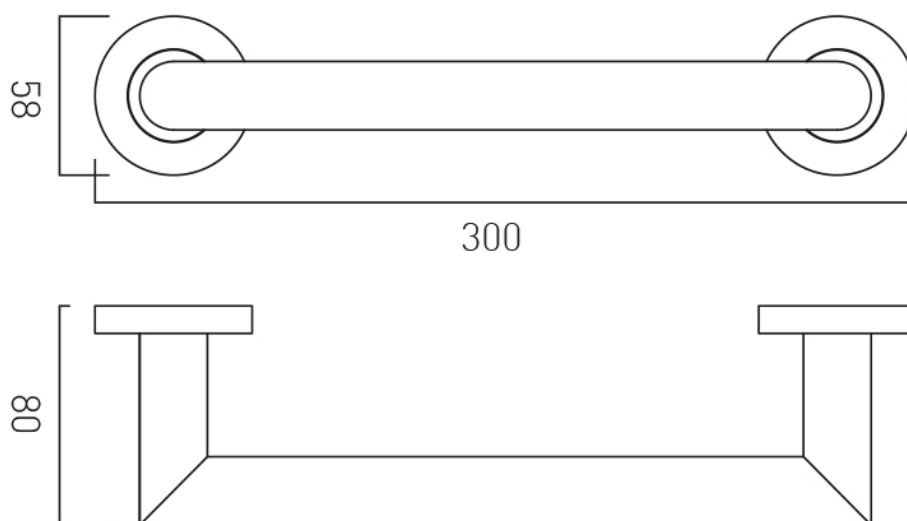

SPECIFICATION SHEET

COLLECTION: SPA

PRODUCT CODE: IND-SPA1801-30-BG

DESCRIPTION:

spa grab or towel rail 300mm (12")

FINISH:

Bright Gold

tel: 01934 744466
email: sales@vado.com
www.vado.com

where inspiration flows
taps | showering | accessories

TECHNICAL DRAWING

COLLECTION: SPA

PRODUCT CODE: IND-SPA1801-30-BG

tel: 01934 744466
email: sales@vado.com
www.vado.com

where inspiration flows
taps | showering | accessories