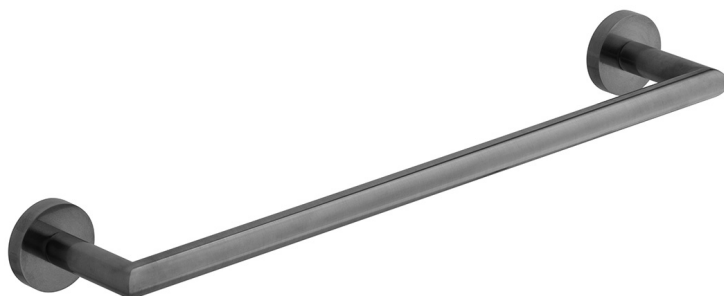

SPECIFICATION SHEET

COLLECTION: SPA

PRODUCT CODE: IND-SPA184-45-BLK

DESCRIPTION:

spa towel rail 450mm (18")

FINISH:

Brushed Black

tel: 01934 744466
email: sales@vado.com
www.vado.com

where inspiration flows
taps | showering | accessories

TECHNICAL DRAWING

COLLECTION: SPA

PRODUCT CODE: IND-SPA184-45-BLK

tel: 01934 744466
email: sales@vado.com
www.vado.com

where inspiration flows
taps | showering | accessories