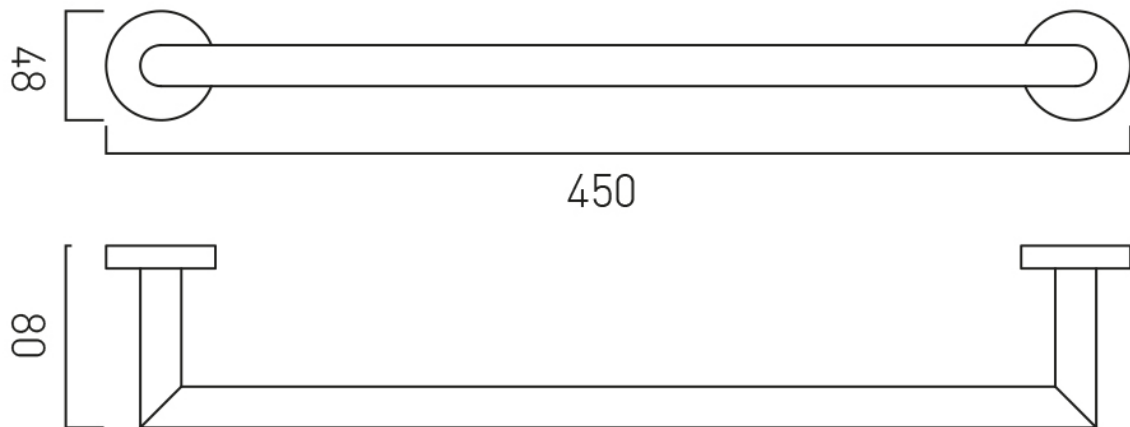

SPECIFICATION SHEET

COLLECTION: SPA

PRODUCT CODE: IND-SPA184-45-BLK

DESCRIPTION:

spa towel rail 450mm (18")

FINISH:

Brushed Black

tel: 01934 744466
email: sales@vado.com
www.vado.com

where inspiration flows
taps | showering | accessories

TECHNICAL DRAWING

COLLECTION: SPA

PRODUCT CODE: IND-SPA184-45-BLK

tel: 01934 744466
email: sales@vado.com
www.vado.com

where inspiration flows
taps | showering | accessories