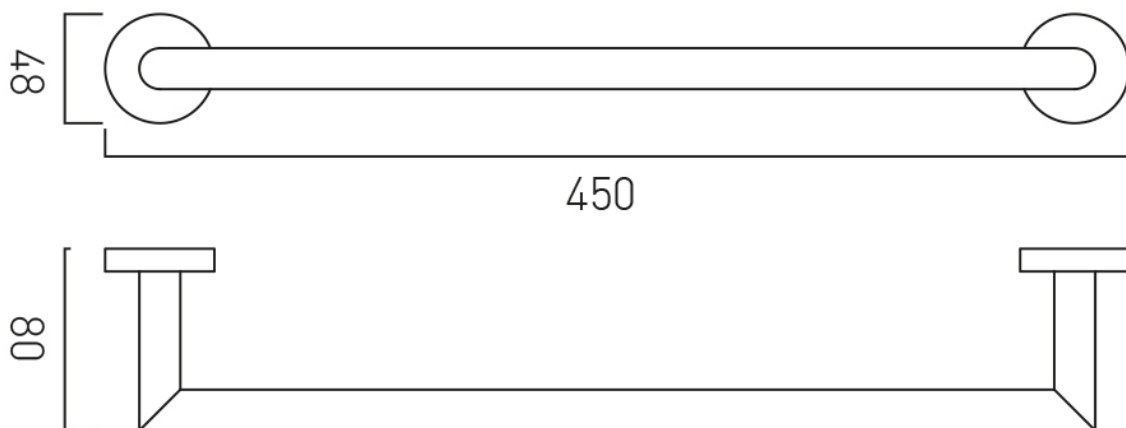


SPECIFICATION SHEET

COLLECTION: SPA

PRODUCT CODE: IND-SPA184-45-BRG

DESCRIPTION:
spa towel rail 450mm (18")

FINISH:
Brushed Gold

tel: 01934 744466
email: sales@vado.com
www.vado.com

where inspiration flows
taps | showering | accessories

TECHNICAL DRAWING

COLLECTION: SPA

PRODUCT CODE: IND-SPA184-45-BRG

tel: 01934 744466
email: sales@vado.com
www.vado.com

where inspiration flows
taps | showering | accessories