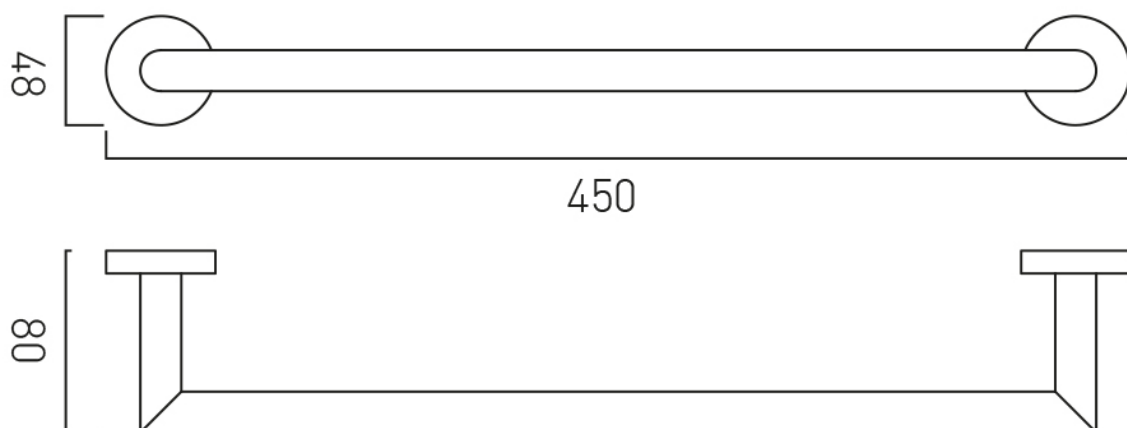

TECHNICAL DRAWING

COLLECTION: SPA

PRODUCT CODE: IND-SPA184-45-BG

tel: 01934 744466
email: sales@vado.com
www.vado.com

where inspiration flows
taps | showering | accessories