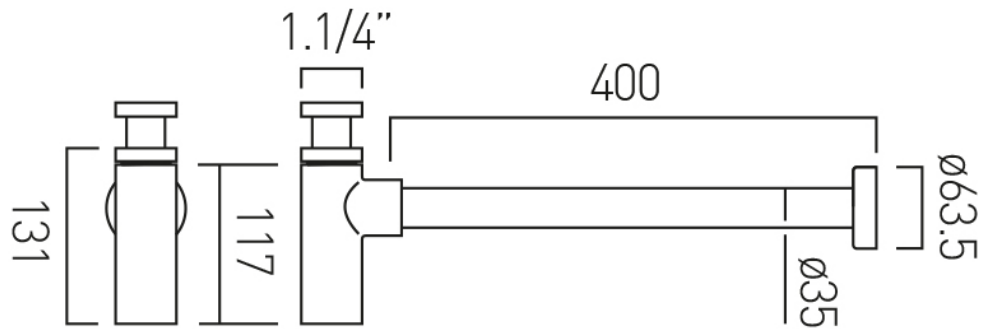

SPECIFICATION SHEET

COLLECTION:

PRODUCT CODE: IND-461/UK-1.1/4-BLK

DESCRIPTION:

contemporary bottle trap
35mm x 400mm pipe connections
min-max vertical adjustment 60-140mm to outlet centre

FINISH:

Brushed Black

tel: 01934 744466
email: sales@vado.com
www.vado.com

where inspiration flows
taps | showering | accessories

TECHNICAL DRAWING

COLLECTION:

PRODUCT CODE: IND-461/UK-1.1/4-BLK

tel: 01934 744466
email: sales@vado.com
www.vado.com