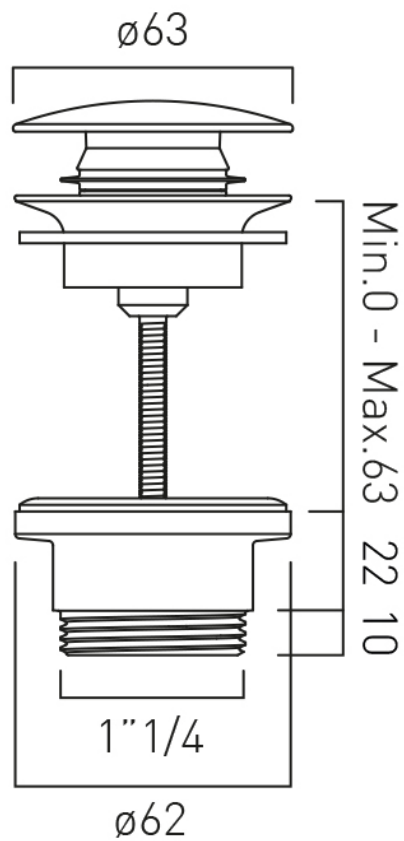

SPECIFICATION SHEET

COLLECTION:

PRODUCT CODE: IND-395-BLK

DESCRIPTION:

Universal basin waste with all brass housing and cap

Durable soft-press polymer clic-clac mechanism tested to 60,000 cycles, equivalent to 30 years of use

tel: 01934 744466
email: sales@vado.com
www.vado.com

where inspiration flows
taps | showering | accessories

TECHNICAL DRAWING

COLLECTION:

PRODUCT CODE: IND-395-BLK

tel: 01934 744466
email: sales@vado.com
www.vado.com