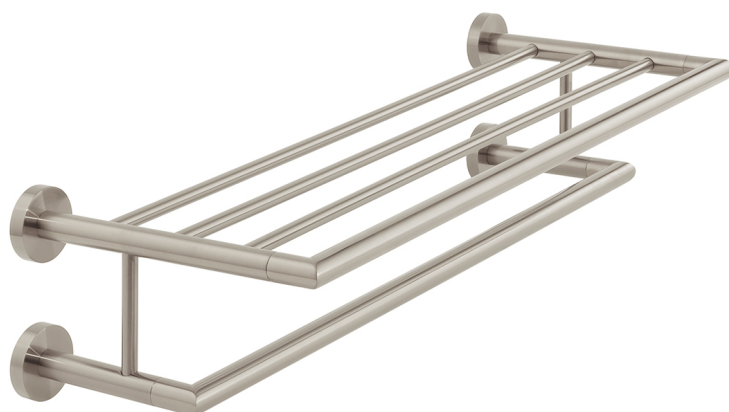

# SPECIFICATION SHEET

**COLLECTION:** SPA

**PRODUCT CODE:** IND-SPA185B-BRN

**DESCRIPTION:**

spa towel shelf with towel rail 600mm (24")

**FINISH:**

Brushed Nickel

tel: 01934 744466  
email: sales@vado.com  
www.vado.com