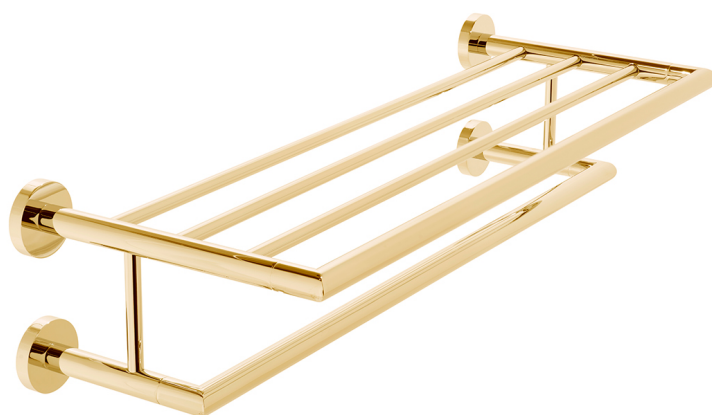

SPECIFICATION SHEET

COLLECTION: SPA

PRODUCT CODE: IND-SPA185B-BG

DESCRIPTION:

spa towel shelf with towel rail 600mm (24")

FINISH:

Bright Gold

tel: 01934 744466
email: sales@vado.com
www.vado.com