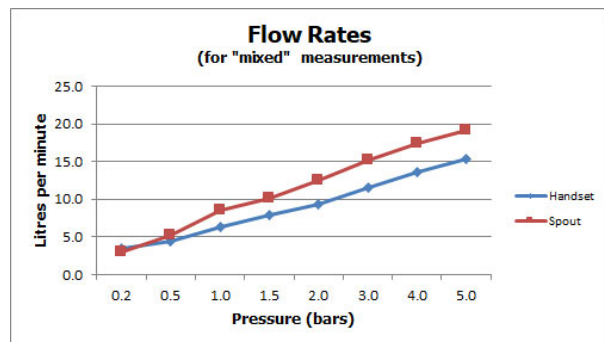

SPECIFICATION SHEET

COLLECTION: ZOO

PRODUCT CODE: ZOO-232NS-CP

TAP TYPE

Bath Shower Mixer

WITH SHOWER KIT

Yes

WITH EASY-FIT BRACKETS