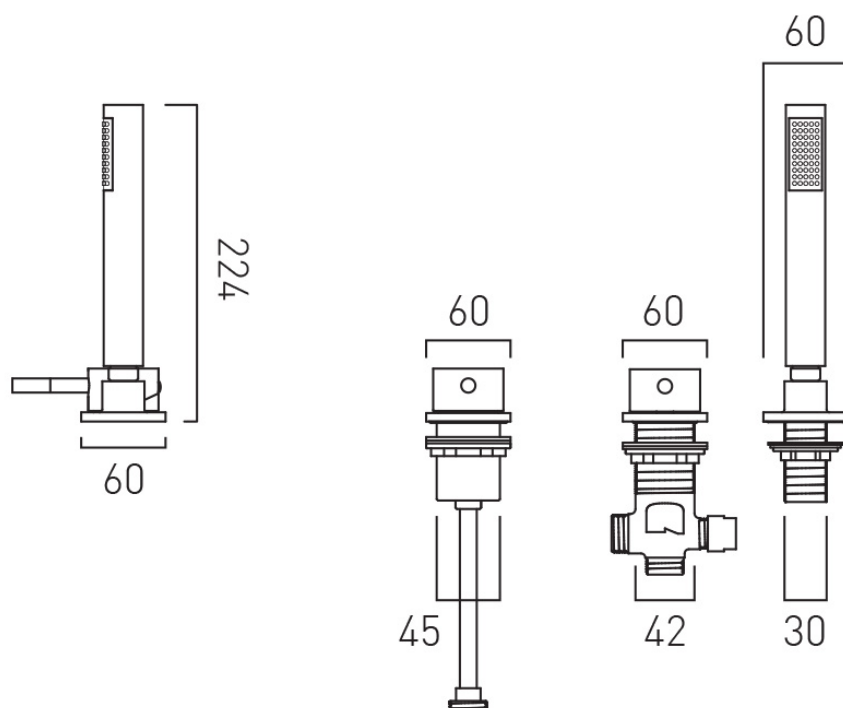

diverter cartridge F-803-33/2X ceramic cartridge CAR-KN40

DECK HOLE DRILL DIAMETER

Valve: 46mm Spout: 28mm Diverter: 44mm Handset: 32mm

STYLE

Round

HOLES

3 Hole

MOUNTING

Spout: 15.2 l/min, Diverter: 11.6 l/min

GUARANTEE

15 Year Guarantee

TECHNICAL DRAWING

COLLECTION: ZOO
PRODUCT CODE: ZOO-232NS-CP

tel: 01934 744466
email: sales@vado.com
www.vado.com

WHERE INSPIRATION FLOWS
TAPS | SHOWERS | ACCESSORIES