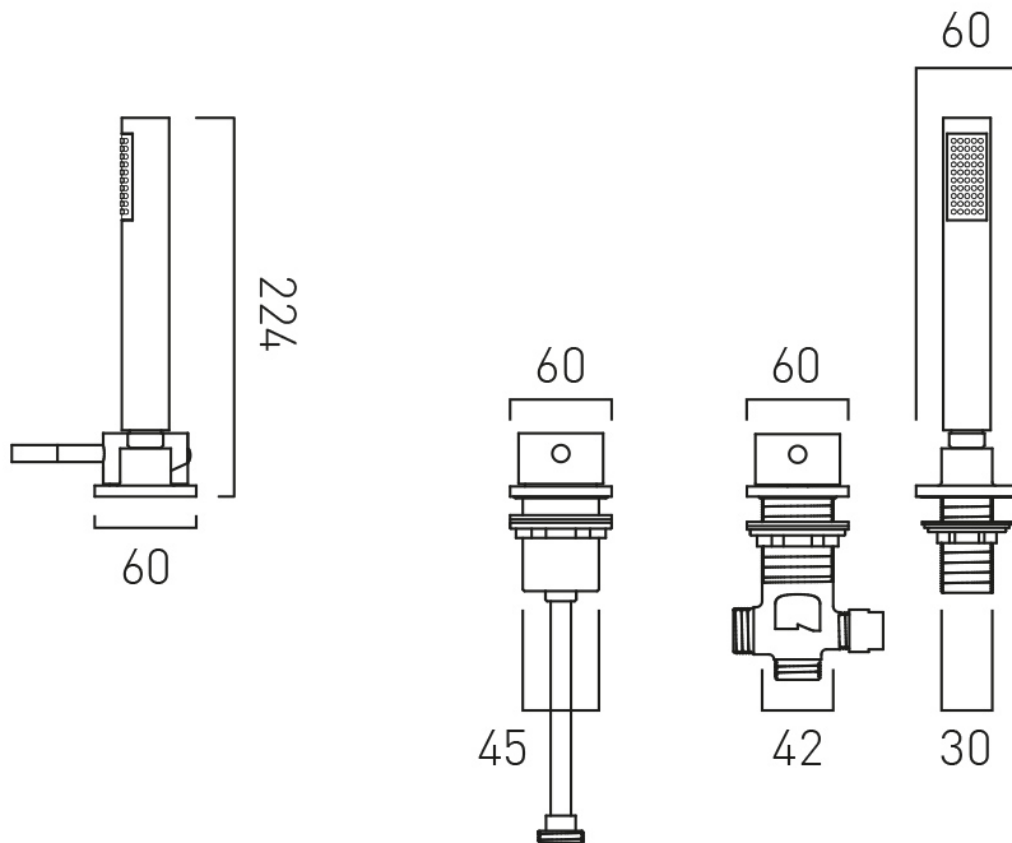

TECHNICAL DRAWING

COLLECTION: ZOO

PRODUCT CODE: ZOO-232NS-CP

tel: 01934 744466
email: sales@vado.com
www.vado.com

where inspiration flows
taps | showering | accessories