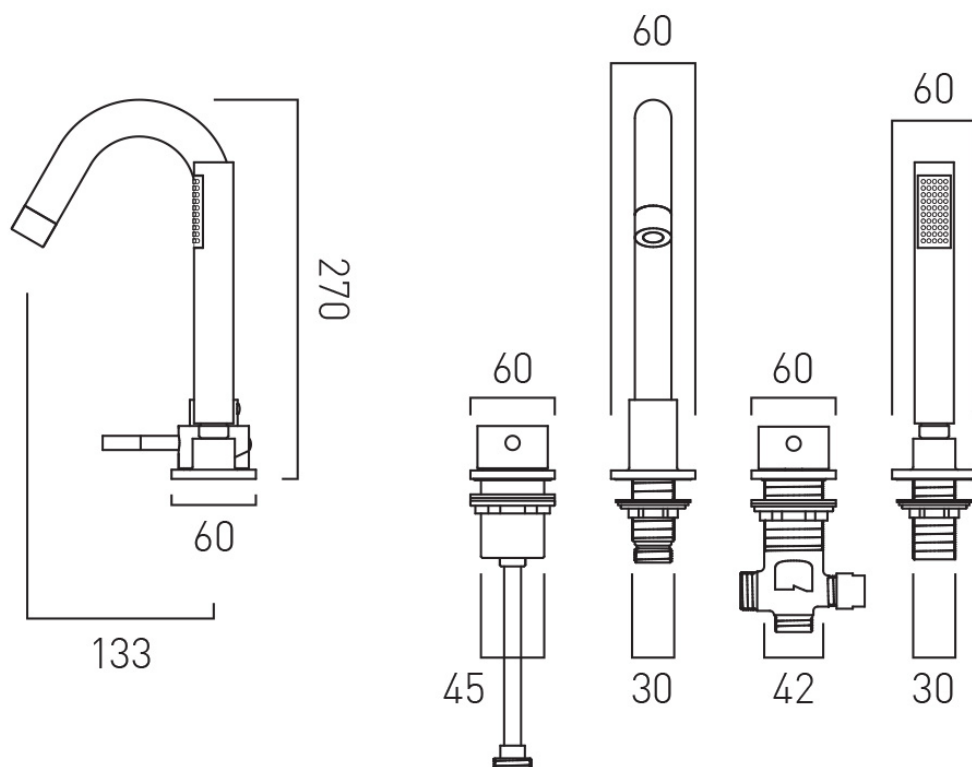

SPECIFICATION SHEET

COLLECTION: ZOO
PRODUCT CODE: ZOO-232-CP

MINIMUM OPERATING PRESSURE

3.0 Bar HP

MAXIMUM OPERATING PRESSURE

5.0 Bar HP

FLOW RATE AT 3.0 BAR FLOW PRESSURE

Spout: 15.2 l/min, Diverter: 11.6 l/min

GUARANTEE

15 Year Guarantee

TECHNICAL DRAWING

COLLECTION: ZOO

PRODUCT CODE: ZOO-232-CP

tel: 01934 744466
email: sales@vado.com
www.vado.com

WHERE INSPIRATION FLOWS
TAPS | SHOWERS | ACCESSORIES