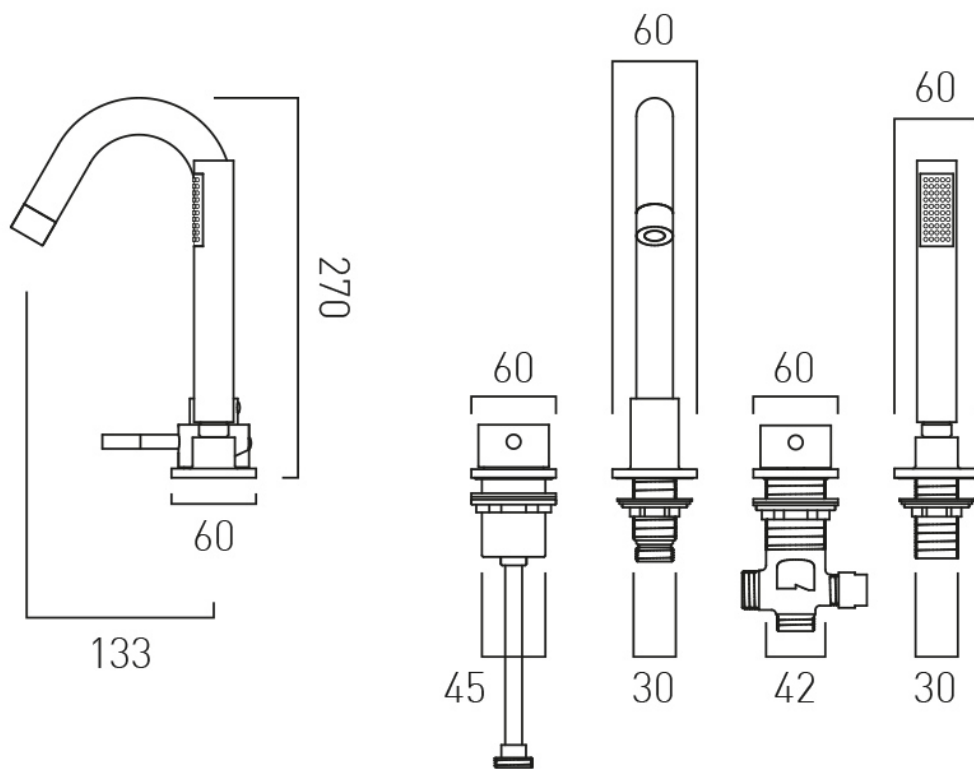

SPECIFICATION SHEET

COLLECTION: ZOO

PRODUCT CODE: ZOO-232-CP

DESCRIPTION:

Zoo
4 hole bath shower mixer
single lever
deck mounted
spout can swivel or be fixed
diverter cartridge F-803-33/2X
ceramic cartridge CAR-KN40
1 x 3/4" x 3/4" 600mm flexipipe connectors
2 x 400 1/2" female flexipipe connectors to valve
valve deck mount drill hole 46mm
diverter deck mount drill hole 44mm
handset deck mount drill hole 32mm
minimum operating pressure 3.0 bar HP

FINISH:

Chrome

FLOW REGULATOR:

FR-FLEXI/8-PLA

MINIMUM OPERATING PRESSURE:

3.0 bar HP

15 year guarantee

tel: 01934 744466
email: sales@vado.com
www.vado.com

where inspiration flows
taps | showering | accessories

TECHNICAL DRAWING

COLLECTION: ZOO

PRODUCT CODE: ZOO-232-CP

tel: 01934 744466
email: sales@vado.com
www.vado.com

where inspiration flows
taps | showering | accessories