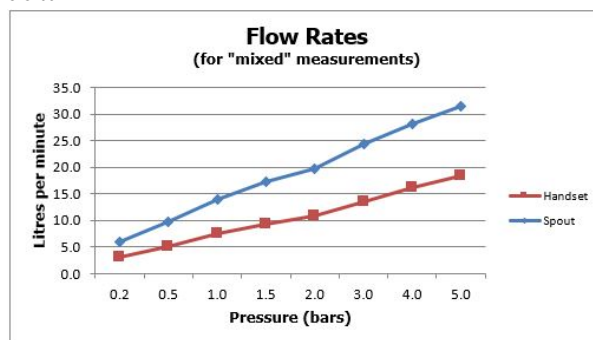

FINISH:

Chrome

FLOW REGULATOR:

FR-FLEXI/8-PLA

MINIMUM OPERATING PRESSURE:

3.0 bar HP

15 year guarantee

tel: 01934 744466
email: sales@vado.com
www.vado.com