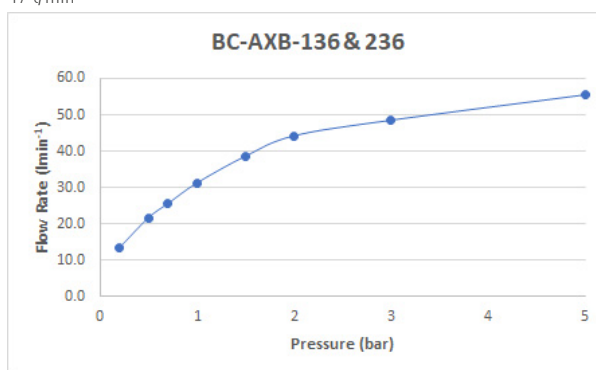

# SPECIFICATION SHEET

**COLLECTION:** AXBRIDGE

**PRODUCT CODE:** BC-AXB-236-CP

**DESCRIPTION:**

Axbridge  
bath pillar taps  
deck mounted  
lever handles  
with water flow straightener  
cold ceramic cartridge FL-511-RTC  
hot ceramic cartridge FL-511-LTC  
3/4" threaded tail connections  
deck mount drill hole diameter 27mm  
minimum operating pressure 0.2 bar LP

**FINISH:**

Chrome

**MINIMUM OPERATING PRESSURE:**

0.2 bar LP

**FLOW RATE AT 3.0 BAR FLOW PRESSURE:**

49 l/min

**BOOTH & Co.**  
ENGLAND

Timeless Design. Pioneering Performance.