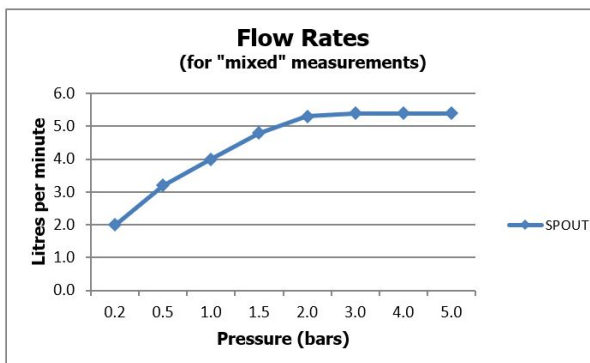

**FINISH:**

Brushed Gold

**FLOW REGULATOR:**

5l/min fitted as standard

**MINIMUM OPERATING PRESSURE:**

1.0 bar MP

**FLOW RATE AT 3.0 BAR FLOW PRESSURE:**

5 l/min