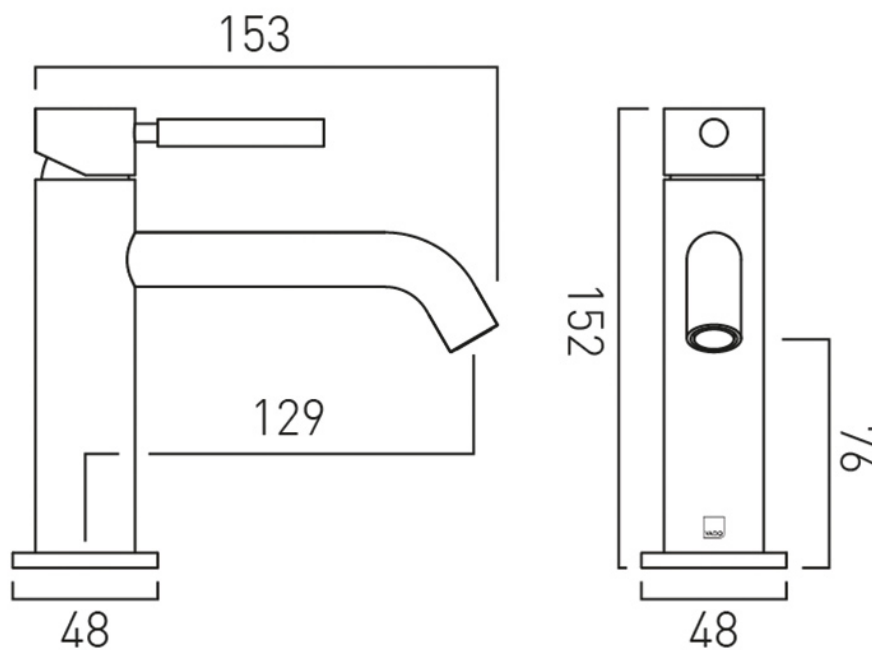

TECHNICAL DRAWING

COLLECTION: KNURLED ACCENTS

PRODUCT CODE: IND-ORI200/SB-BRGK

tel: 01934 744466
email: sales@vado.com
www.vado.com

where inspiration flows
taps | showering | accessories