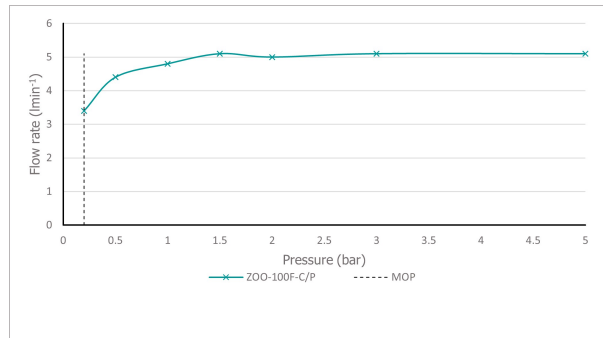

# SPECIFICATION SHEET

COLLECTION: ZOO

PRODUCT CODE: ZOO-100F-C/P

The flow rate displayed is calculated using ideal system conditions. This result should only be taken as an indication as the flow rate may vary depending on the specific in-situ configuration.