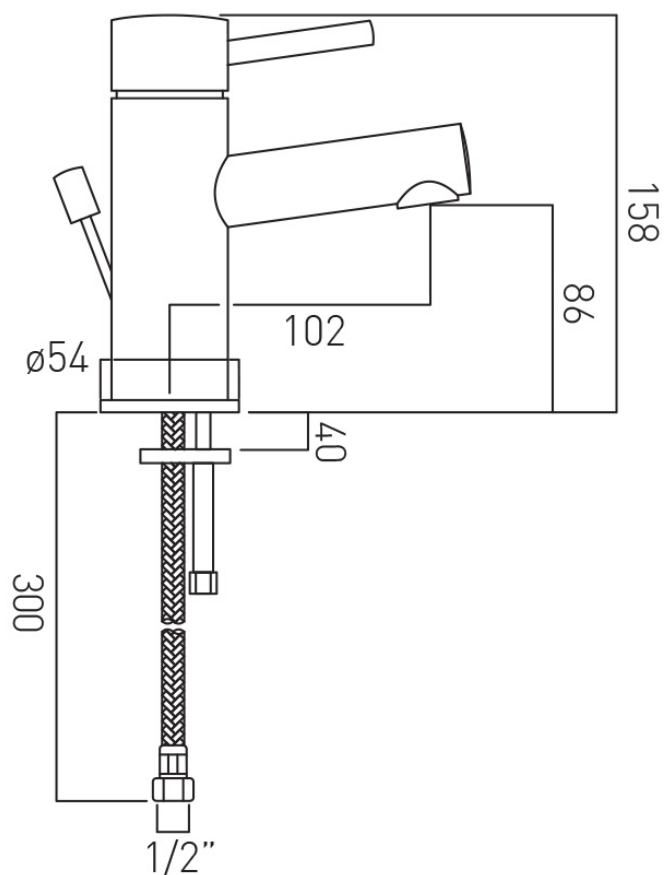

Yes

CONNECTIONS / FITTINGS

2 x 1/2" 400mm flexipipe connection

SPARE PARTS

ceramic cartridge C-003-N40

DECK HOLE DRILL DIAMETER

35mm

WASTE

# TECHNICAL DRAWING

COLLECTION: ZOO

PRODUCT CODE: ZOO-100F-C/P

tel: 01934 744466  
email: sales@vado.com  
www.vado.com

WHERE INSPIRATION FLOWS  
TAPS | SHOWERS | FURNITURE