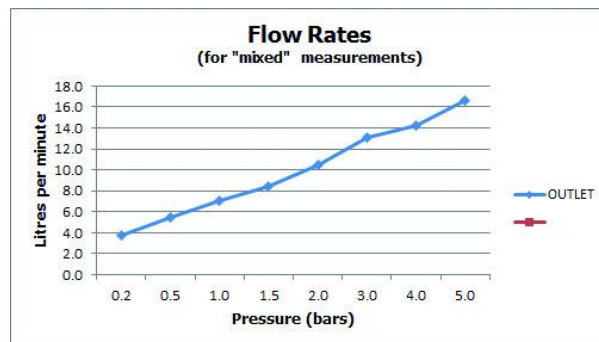

# SPECIFICATION SHEET

COLLECTION: ZOO

PRODUCT CODE: Z00-109-C/P

The flow rate displayed is calculated using ideal system conditions. This result should only be taken as an indication as the flow rate may vary depending on the specific in-situ configuration.