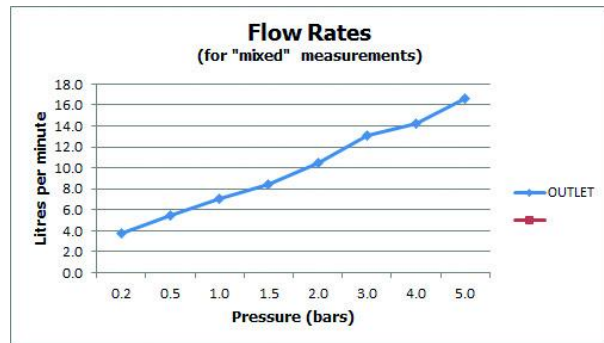

# SPECIFICATION SHEET

COLLECTION: ZOO

PRODUCT CODE: Z00-109-C/P

The flow rate displayed is calculated using ideal system conditions. This result should only be taken as an indication as the flow rate may vary depending on the specific in-situ configuration.