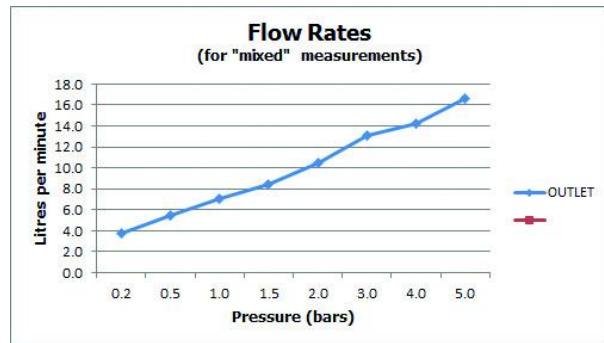

SPECIFICATION SHEET

COLLECTION: ZOO

PRODUCT CODE: Z00-109-C/P

The flow rate displayed is calculated using ideal system conditions. This result should only be taken as an indication as the flow rate may vary depending on the specific in-situ configuration.