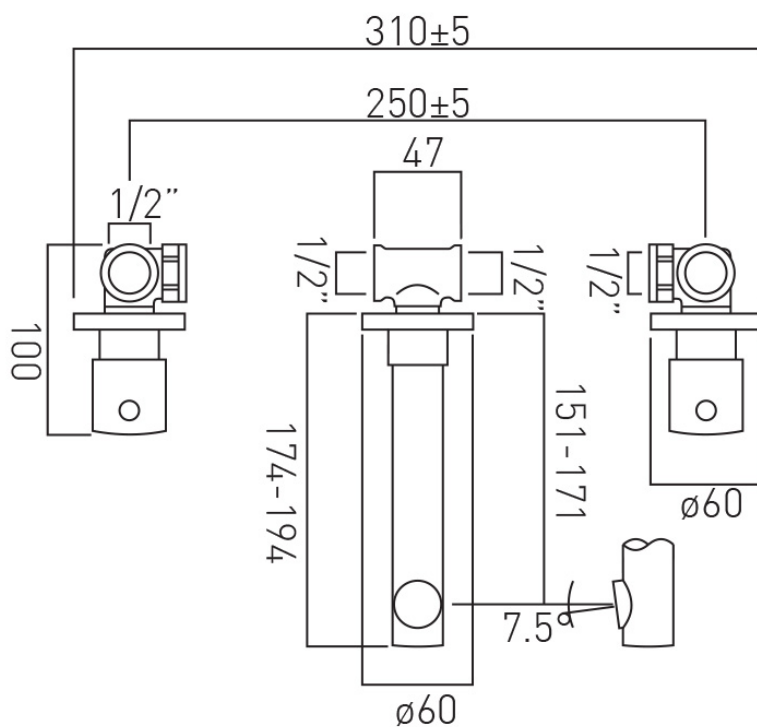

TECHNICAL DRAWING

COLLECTION: ZOO

PRODUCT CODE: ZOO-109-C/P

tel: 01934 744466
email: sales@vado.com
www.vado.com

WHERE INSPIRATION FLOWS
TAPS | SHOWERS | FURNITURE