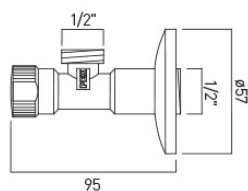

SPECIFICATION SHEET

COLLECTION: WASTES & FITTINGS
PRODUCT CODE: PEX-225A-C/P

tel: 01934 744466
email: sales@vado.com
www.vado.com

WHERE INSPIRATION FLOWS
TAPS | SHOWERS | FURNITURE

TECHNICAL DRAWING

COLLECTION: WASTES & FITTINGS
PRODUCT CODE: PEX-225A-C/P