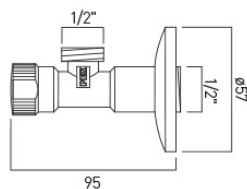

SPECIFICATION SHEET

COLLECTION: WASTES & FITTINGS
PRODUCT CODE: PEX-225A-C/P

tel: 01934 744466
email: sales@vado.com
www.vado.com

WHERE INSPIRATION FLOWS
TAPS | SHOWERS | ACCESSORIES

TECHNICAL DRAWING

COLLECTION: WASTES & FITTINGS
PRODUCT CODE: PEX-225A-C/P