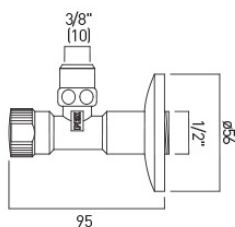

SPECIFICATION SHEET

COLLECTION: WASTES & FITTINGS
PRODUCT CODE: PEX-228A-C/P

tel: 01934 744466
email: sales@vado.com
www.vado.com

WHERE INSPIRATION FLOWS
TAPS | SHOWERS | ACCESSORIES

TECHNICAL DRAWING

COLLECTION: WASTES & FITTINGS
PRODUCT CODE: PEX-228A-C/P