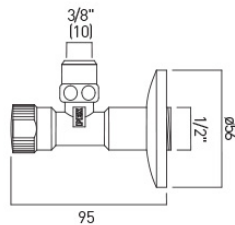

SPECIFICATION SHEET

COLLECTION: WASTES & FITTINGS
PRODUCT CODE: PEX-228A-C/P

TAP TYPE

Wastes and Fittings

COLLECTION NAME

Wastes & Fittings

FINISH

Chrome

SPECIFICATION SHEET

COLLECTION: WASTES & FITTINGS
PRODUCT CODE: PEX-228A-C/P

tel: 01934 744466
email: sales@vado.com
www.vado.com

WHERE INSPIRATION FLOWS
TAPS | SHOWERS | ACCESSORIES

TECHNICAL DRAWING

COLLECTION: WASTES & FITTINGS
PRODUCT CODE: PEX-228A-C/P