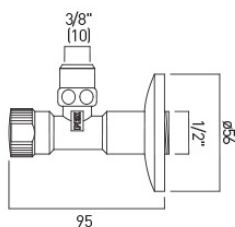

SPECIFICATION SHEET

COLLECTION: WASTES & FITTINGS
PRODUCT CODE: PEX-228A-C/P

tel: 01934 744466
email: sales@vado.com
www.vado.com

WHERE INSPIRATION FLOWS
TAPS | SHOWERS | FURNITURE

TECHNICAL DRAWING

COLLECTION: WASTES & FITTINGS
PRODUCT CODE: PEX-228A-C/P