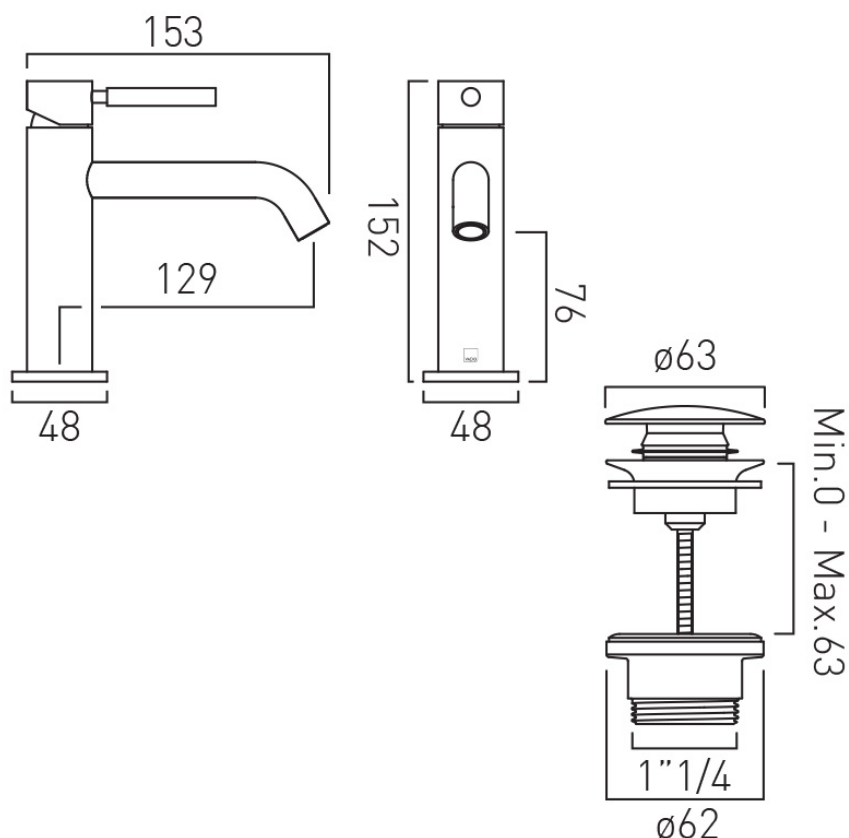

TECHNICAL DRAWING

COLLECTION: KNURLED ACCENTS
PRODUCT CODE: ORI-200/CC-CPK

tel: 01934 744466
email: sales@vado.com
www.vado.com

WHERE INSPIRATION FLOWS
TAPS | SHOWERS | ACCESSORIES