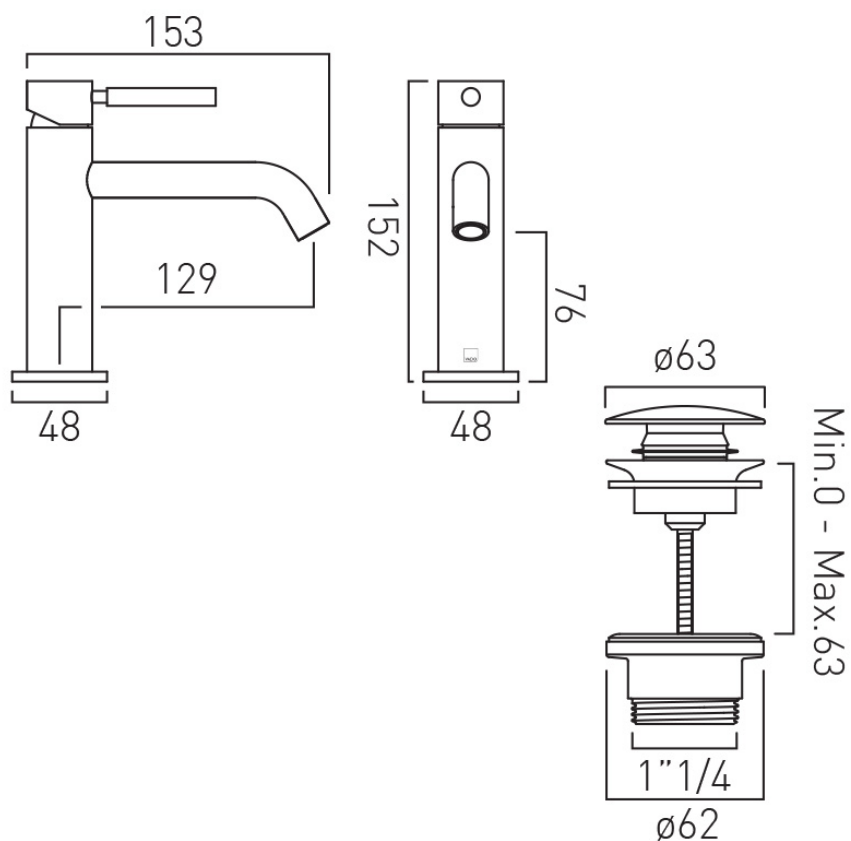

TECHNICAL DRAWING

COLLECTION: KNURLED ACCENTS
PRODUCT CODE: ORI-200/CC-CPK

tel: 01934 744466
email: sales@vado.com
www.vado.com

WHERE INSPIRATION FLOWS
TAPS | SHOWERS | FURNITURE