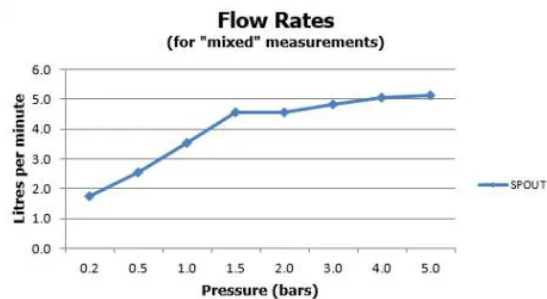

# SPECIFICATION SHEET

COLLECTION: ORIGINS  
PRODUCT CODE: ORI-200/CC-C/P

The flow rate displayed is calculated using ideal system conditions. This result should only be taken as an indication as the flow rate may vary depending on the specific in-situ configuration.