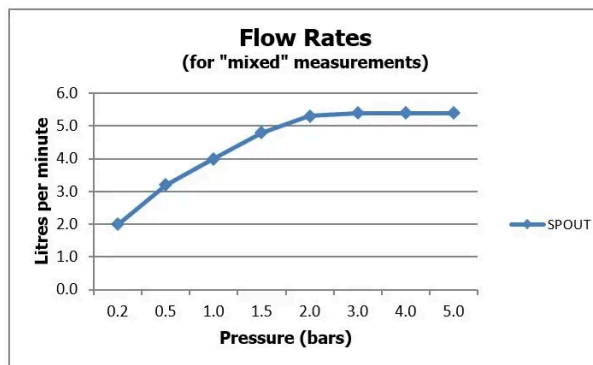

SPECIFICATION SHEET

COLLECTION: KNURLED ACCENTS
PRODUCT CODE: ORI-200/SB-CPK

The flow rate displayed is calculated using ideal system conditions. This result should only be taken as an indication as the flow rate may vary depending on the specific in-situ configuration.

TAP TYPE

Basin Mixer

COLLECTION NAME

Knurled Accents

FINISH

Chrome

RECOMMENDED FLOW REGULATOR

5 l/m flow regulator fitted as standard