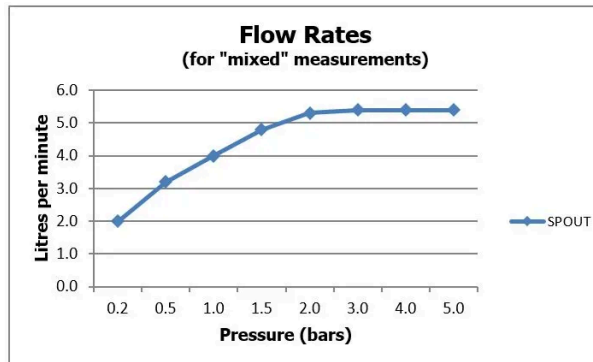

# SPECIFICATION SHEET

COLLECTION: KNURLED ACCENTS  
PRODUCT CODE: ORI-200/SB-CPK

The flow rate displayed is calculated using ideal system conditions. This result should only be taken as an indication as the flow rate may vary depending on the specific in-situ configuration.