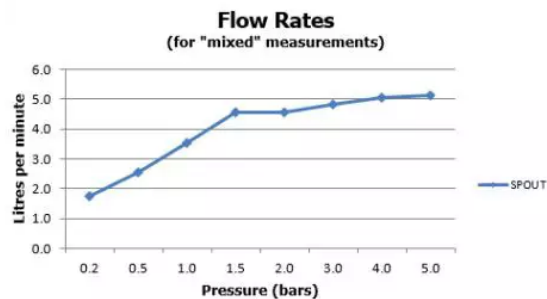

SPECIFICATION SHEET

COLLECTION: ORIGINS
PRODUCT CODE: ORI-200/SB-C/P

The flow rate displayed is calculated using ideal system conditions. This result should only be taken as an indication as the flow rate may vary depending on the specific in-situ configuration.