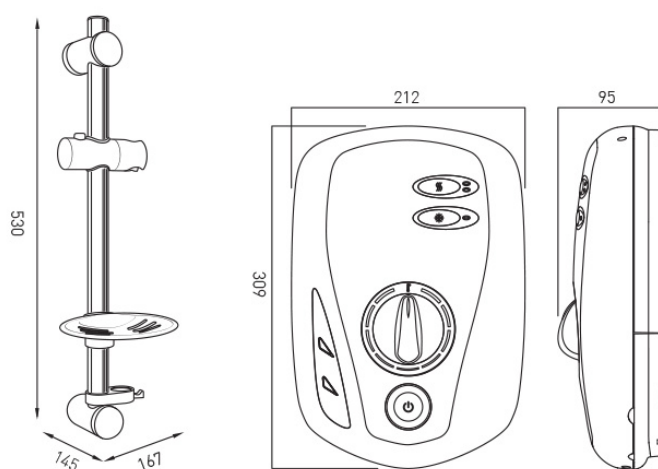

TECHNICAL DRAWING

COLLECTION: ALL CHROME
PRODUCT CODE: ELS-CHR-85-CP

tel: 01934 744466
email: sales@vado.com
www.vado.com

WHERE INSPIRATION FLOWS
TAPS | SHOWERS | FURNITURE