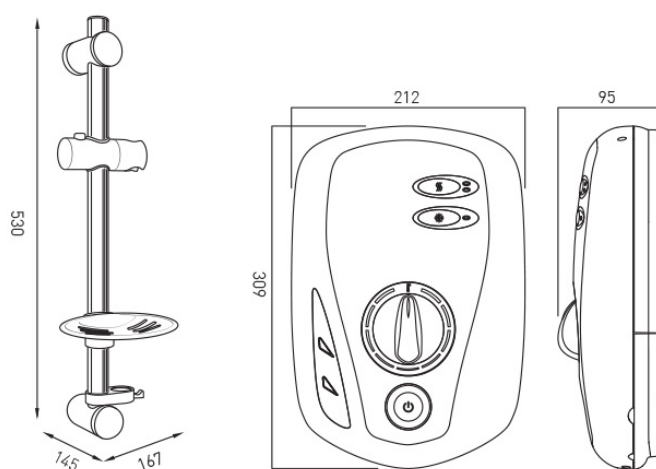

TECHNICAL DRAWING

COLLECTION: ALL CHROME
PRODUCT CODE: ELS-CHR-95-CP

tel: 01934 744466
email: sales@vado.com
www.vado.com

WHERE INSPIRATION FLOWS
TAPS | SHOWERS | FURNITURE