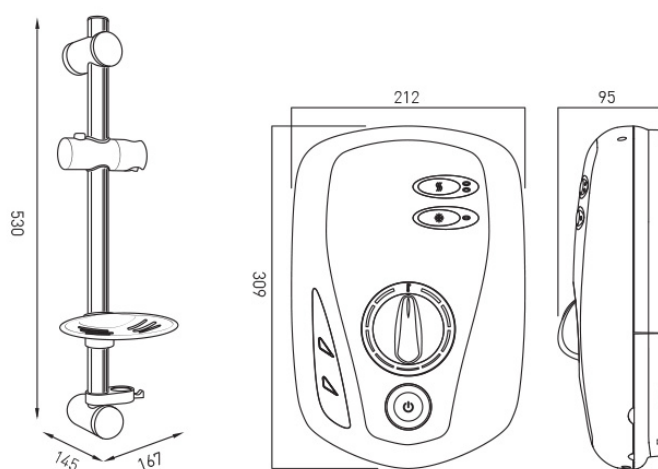

COLLECTION: ALL CHROME
PRODUCT CODE: ELS-CHR-95-CP

ADJUSTABLE FIXING FOR EASY RETRO FIT

No

tel: 01934 744466
email: sales@vado.com
www.vado.com

WHERE INSPIRATION FLOWS
TAPS | SHOWERS | ACCESSORIES

TECHNICAL DRAWING

COLLECTION: ALL CHROME
PRODUCT CODE: ELS-CHR-95-CP

tel: 01934 744466
email: sales@vado.com
www.vado.com

WHERE INSPIRATION FLOWS
TAPS | SHOWERS | ACCESSORIES