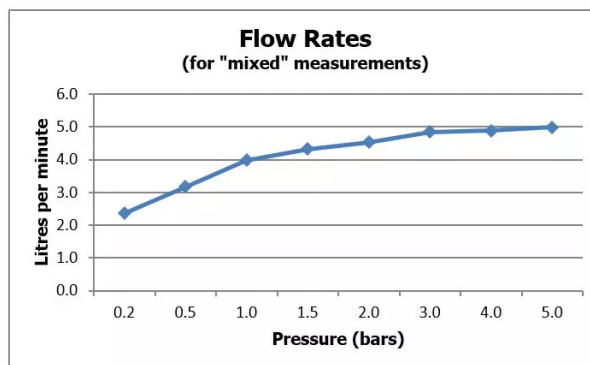

# SPECIFICATION SHEET

COLLECTION: KNURLED ACCENTS  
PRODUCT CODE: ORI-209S/A-CPK

The flow rate displayed is calculated using ideal system conditions. This result should only be taken as an indication as the flow rate may vary depending on the specific in-situ configuration.