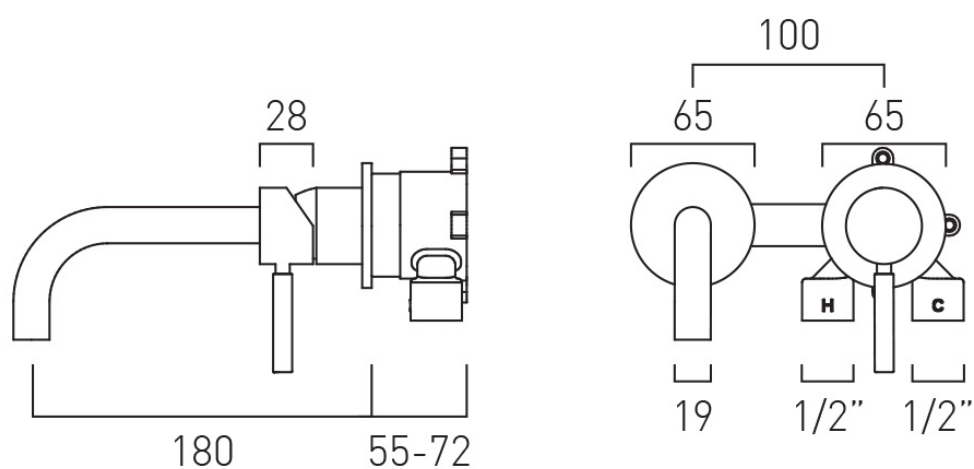

TECHNICAL DRAWING

COLLECTION: KNURLED ACCENTS
PRODUCT CODE: ORI-209S/A-CPK

tel: 01934 744466
email: sales@vado.com
www.vado.com

WHERE INSPIRATION FLOWS
TAPS | SHOWERS | ACCESSORIES