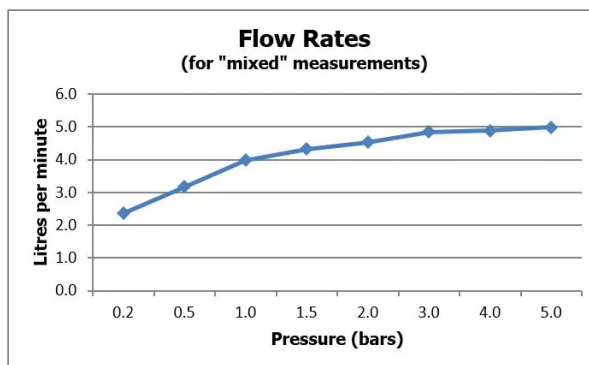

# SPECIFICATION SHEET

COLLECTION: KNURLED ACCENTS  
PRODUCT CODE: ORI-209S/A-CPK

The flow rate displayed is calculated using ideal system conditions. This result should only be taken as an indication as the flow rate may vary depending on the specific in-situ configuration.