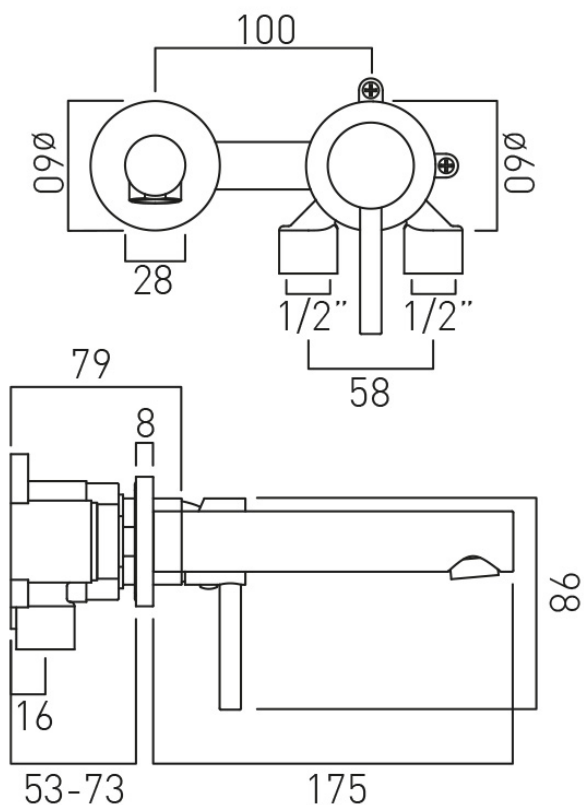

TECHNICAL DRAWING

COLLECTION: ZOO

PRODUCT CODE: ZOO-109S/A-C/P

tel: 01934 744466
email: sales@vado.com
www.vado.com

WHERE INSPIRATION FLOWS
TAPS | SHOWERS | ACCESSORIES