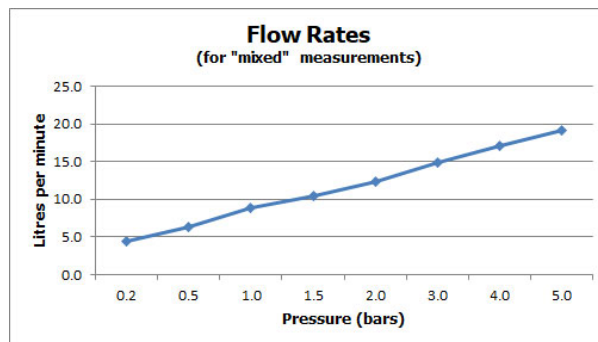

# SPECIFICATION SHEET

COLLECTION: ZOO

PRODUCT CODE: Z00-109S/A-C/P

The flow rate displayed is calculated using ideal system conditions. This result should only be taken as an indication as the flow rate may vary depending on the specific in-situ configuration.