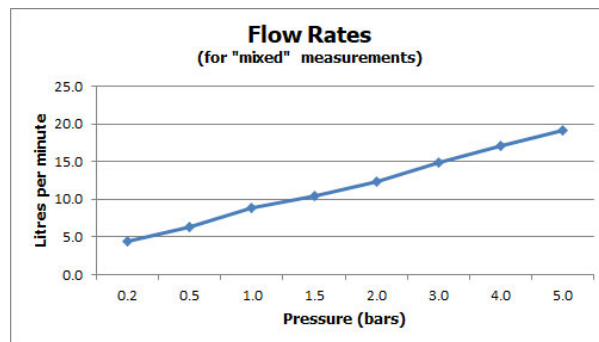

SPECIFICATION SHEET

COLLECTION: ZOO

PRODUCT CODE: Z00-109S/A-C/P

The flow rate displayed is calculated using ideal system conditions. This result should only be taken as an indication as the flow rate may vary depending on the specific in-situ configuration.