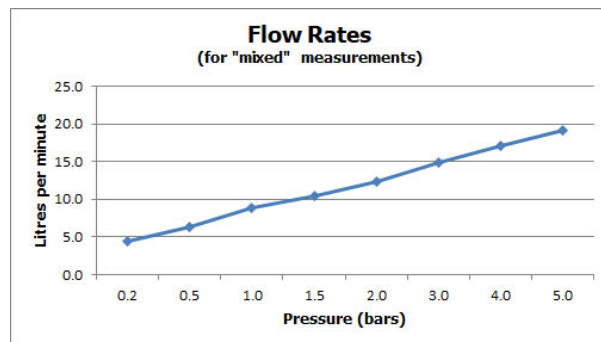

SPECIFICATION SHEET

COLLECTION: ZOO

PRODUCT CODE: Z00-109S/A-C/P

The flow rate displayed is calculated using ideal system conditions. This result should only be taken as an indication as the flow rate may vary depending on the specific in-situ configuration.