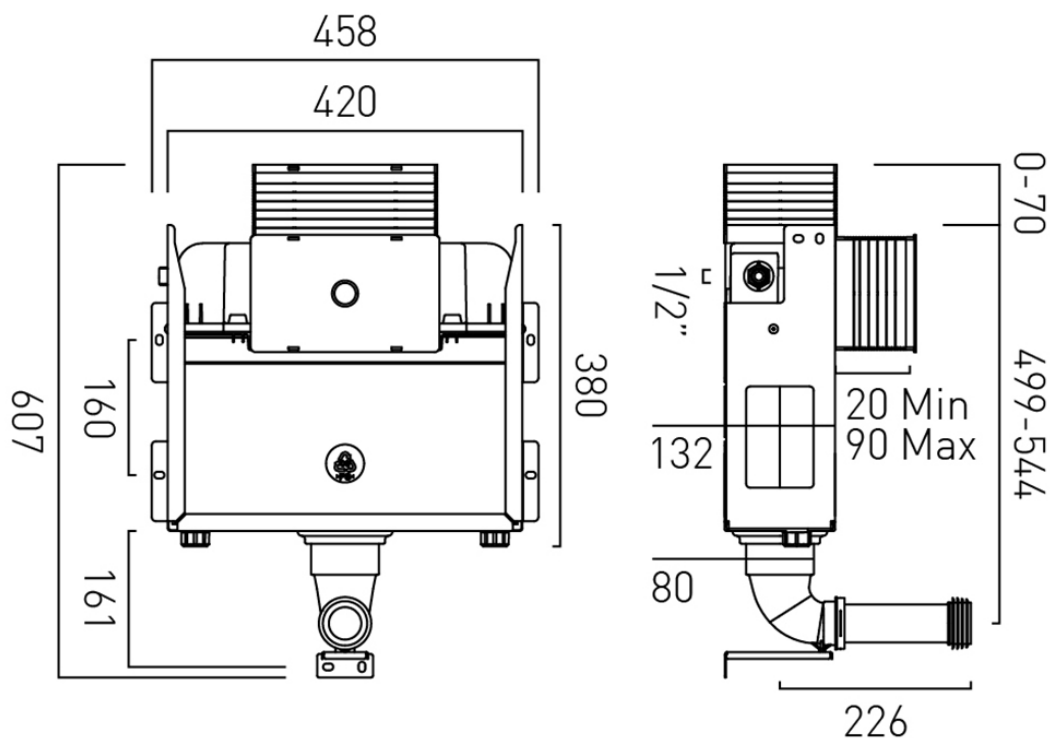

SPECIFICATION SHEET

COLLECTION:
PRODUCT CODE: WG-095S-C

GUARANTEE

6 Year Guarantee

CISTERN TYPE

Concealed Short Cistern

FLUSH PLATE DEPTH TOLERANCE

70mm

COLLECTION:
PRODUCT CODE: WG-095S-C

ADJUSTABLE FLUSH VOLUME

2.6 litres

tel: 01934 744466
email: sales@vado.com
www.vado.com

WHERE INSPIRATION FLOWS
TAPS | SHOWERS | FURNITURE

TECHNICAL DRAWING

COLLECTION:
PRODUCT CODE: WG-095S-C