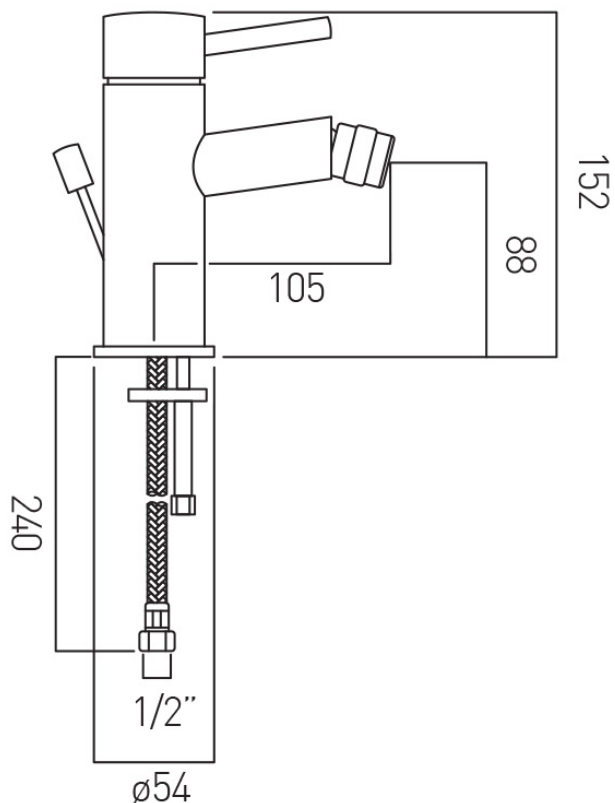

WASTE

with Pop-up Waste

DECK HOLE DRILL DIAMETER

35mm

SPARE PARTS

ceramic cartridge CAR-K40A

HANDLES

Single Lever

CONNECTIONS / FITTINGS

2 x 1/2" 400mm flexipipe connection

tel: 01934 744466
email: sales@vado.com
www.vado.com

WHERE INSPIRATION FLOWS
TAPS | SHOWERS | ACCESSORIES

SPECIFICATION SHEET

COLLECTION: ZOO
PRODUCT CODE: ZOO-110-C/P

TECHNICAL DRAWING

COLLECTION: ZOO

PRODUCT CODE: ZOO-110-C/P

tel: 01934 744466
email: sales@vado.com
www.vado.com

WHERE INSPIRATION FLOWS
TAPS | SHOWERS | ACCESSORIES