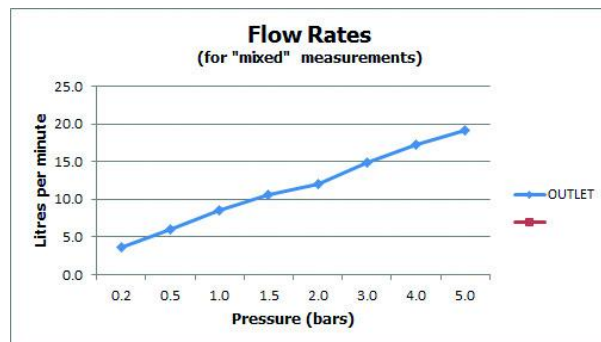

SPECIFICATION SHEET

COLLECTION: ZOO

PRODUCT CODE: Z00-110-C/P

The flow rate displayed is calculated using ideal system conditions. This result should only be taken as an indication as the flow rate may vary depending on the specific in-situ configuration.