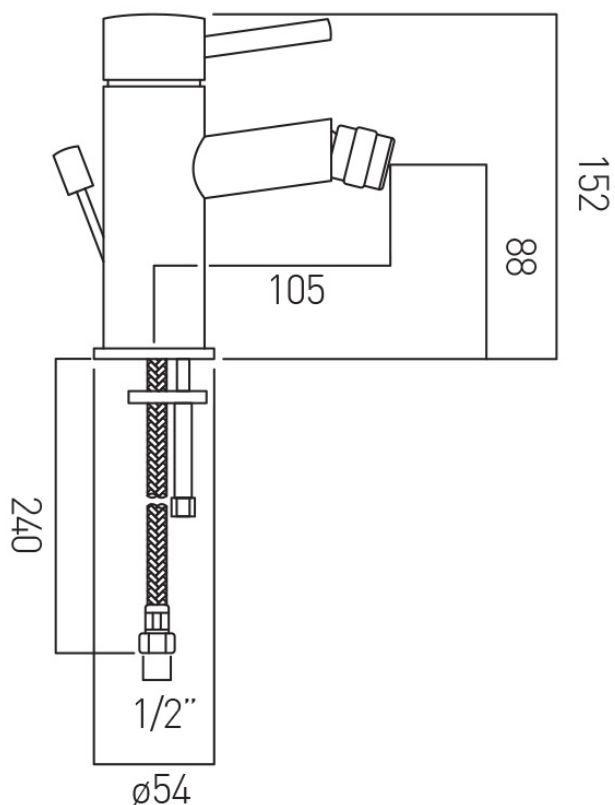

WASTE

with Pop-up Waste

DECK HOLE DRILL DIAMETER

35mm

SPARE PARTS

ceramic cartridge C-003-N40

HANDLES

Single Lever

CONNECTIONS / FITTINGS

2 x 1/2" 400mm flexipipe connection

tel: 01934 744466
email: sales@vado.com
www.vado.com

WHERE INSPIRATION FLOWS
TAPS | SHOWERS | FURNITURE

SPECIFICATION SHEET

COLLECTION: ZOO
PRODUCT CODE: ZOO-110-C/P

TECHNICAL DRAWING

COLLECTION: ZOO

PRODUCT CODE: Z00-110-C/P

tel: 01934 744466
email: sales@vado.com
www.vado.com

WHERE INSPIRATION FLOWS
TAPS | SHOWERS | FURNITURE