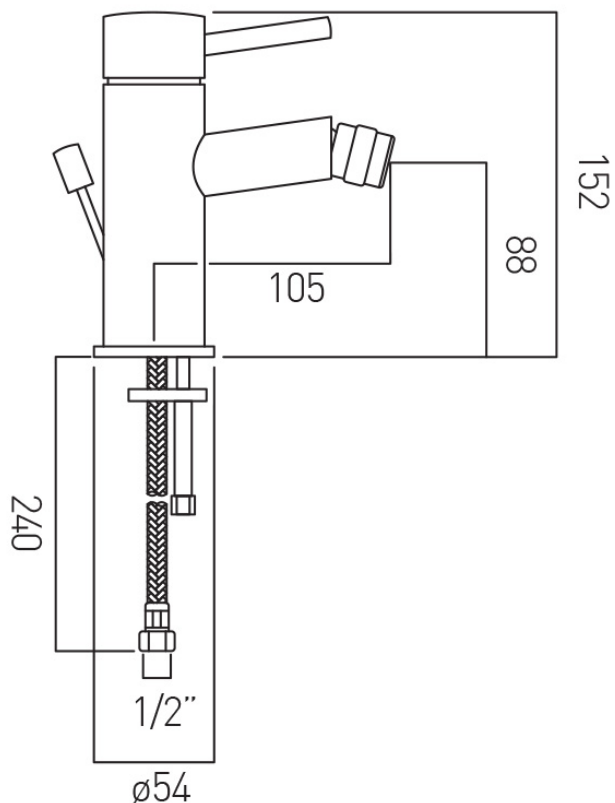

MAXIMUM OPERATING PRESSURE

5.0 Bar HP

MINIMUM OPERATING PRESSURE

1.0 Bar MP

RECOMMENDED FLOW REGULATOR

FR-100/5-PLA

SPARE PARTS

ceramic cartridge C-003-N40

TECHNICAL DRAWING

COLLECTION: ZOO

PRODUCT CODE: Z00-110-C/P

tel: 01934 744466
email: sales@vado.com
www.vado.com

WHERE INSPIRATION FLOWS
TAPS | SHOWERS | FURNITURE