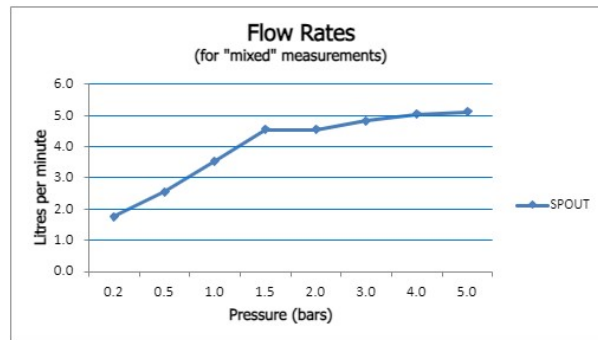

SPECIFICATION SHEET

COLLECTION: KNURLED X FUSION
PRODUCT CODE: IND-ORI200/SB-XBZK

The flow rate displayed is calculated using ideal system conditions. This result should only be taken as an indication as the flow rate may vary depending on the specific in-situ configuration.

TAP TYPE

Basin Mixer

COLLECTION NAME

Knurled X Fusion

FINISH

Black/Bronze

RECOMMENDED FLOW REGULATOR

5 lpm fitted as standard