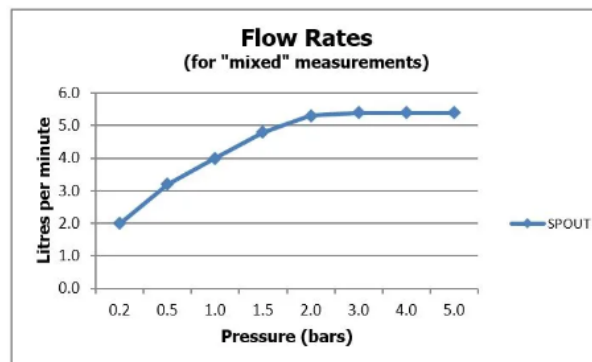

# SPECIFICATION SHEET

COLLECTION: KNURLED ACCENTS  
PRODUCT CODE: IND-ORI200/SB-BRZK

The flow rate displayed is calculated using ideal system conditions. This result should only be taken as an indication as the flow rate may vary depending on the specific in-situ configuration.