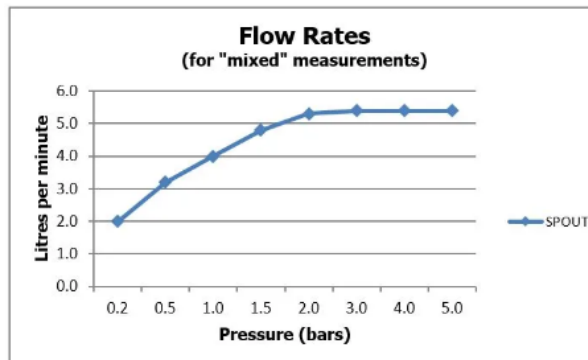

SPECIFICATION SHEET

COLLECTION: KNURLED ACCENTS
PRODUCT CODE: IND-ORI200/SB-BRZK

The flow rate displayed is calculated using ideal system conditions. This result should only be taken as an indication as the flow rate may vary depending on the specific in-situ configuration.