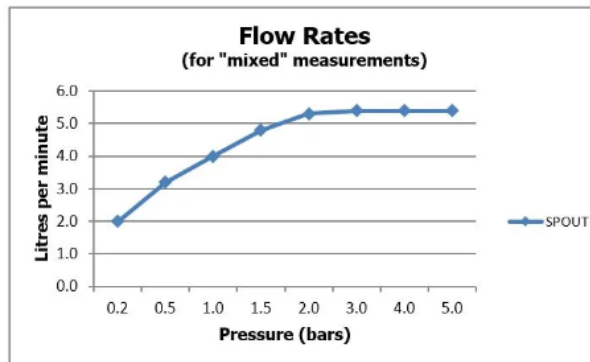

# SPECIFICATION SHEET

COLLECTION: KNURLED ACCENTS  
PRODUCT CODE: IND-ORI200/SB-BRZK

The flow rate displayed is calculated using ideal system conditions. This result should only be taken as an indication as the flow rate may vary depending on the specific in-situ configuration.