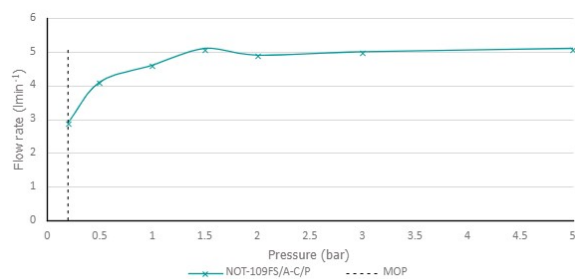

SPECIFICATION SHEET

COLLECTION: NOTION

PRODUCT CODE: IND-NOT109FS/A-BRZ

The flow rate displayed is calculated using ideal system conditions. This result should only be taken as an indication as the flow rate may vary depending on the specific in-situ configuration.

TAP TYPE

Basin Mixer

COLLECTION NAME

Notion

FINISH

Brushed Bronze

RECOMMENDED FLOW REGULATOR

Honeycomb Air 5lpm fitted as standard