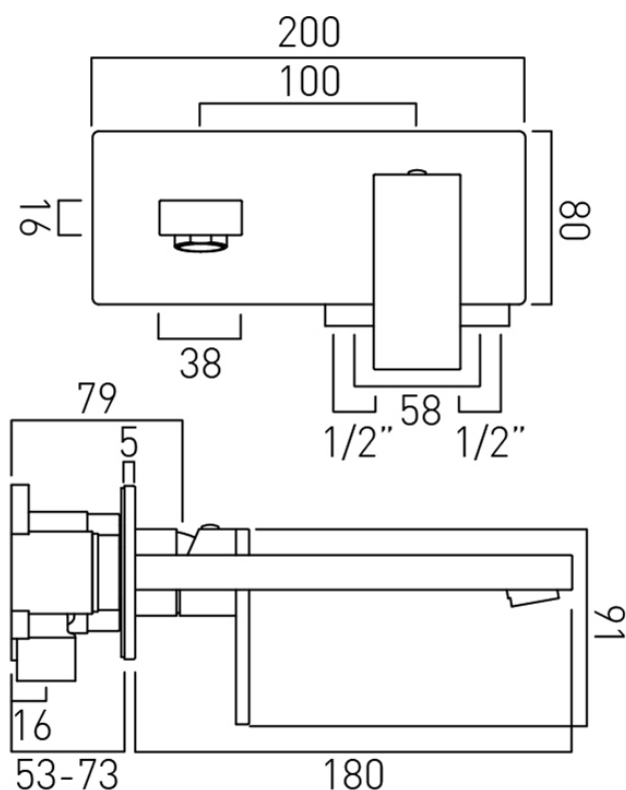

No

CONNECTIONS / FITTINGS

2 x 1/2" inlets

SPARE PARTS

ceramic cartridge CAR-K35B

STYLE

Square

HOLES

2 Hole

MOUNTING

Wall Mounted

PLUMBING SYSTEM SUITABILITY

Gravity System

# TECHNICAL DRAWING

COLLECTION: NOTION

PRODUCT CODE: IND-NOT109FS/A-BRZ

tel: 01934 744466  
email: sales@vado.com  
www.vado.com

WHERE INSPIRATION FLOWS  
TAPS | SHOWERS | ACCESSORIES