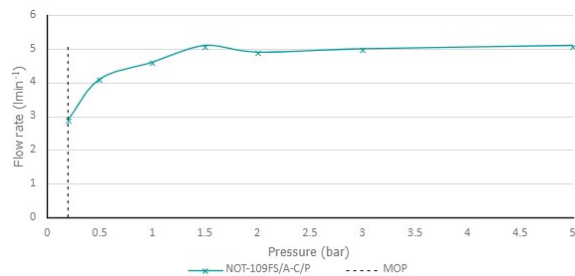

SPECIFICATION SHEET

COLLECTION: NOTION

PRODUCT CODE: IND-NOT109FS/A-BRZ

TAP TYPE

Basin Mixer

COLLECTION NAME

Notion

FINISH

Brushed Bronze

RECOMMENDED FLOW REGULATOR

Honeycomb Air 5lpm fitted as standard

MINIMUM OPERATING PRESSURE

0.2 Bar LP

MAXIMUM OPERATING PRESSURE

5.0 Bar LP

GUARANTEE

15 Year Guarantee

HANDLES

Single Lever

MIN-MAX WALL MOUNT

53-73mm

tel: 01934 744466
email: sales@vado.com
www.vado.com

WHERE INSPIRATION FLOWS
TAPS | SHOWERS | ACCESSORIES