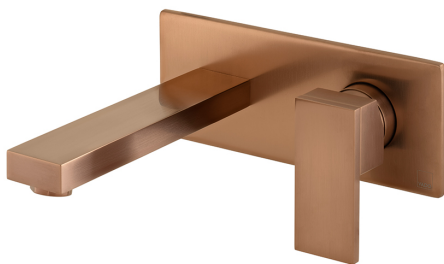

SPECIFICATION SHEET

COLLECTION: NOTION

PRODUCT CODE: IND-NOT109FS/A-BRZ

The flow rate displayed is calculated using ideal system conditions. This result should only be taken as an indication as the flow rate may vary depending on the specific in-situ configuration.

TAP TYPE

Basin Mixer

COLLECTION NAME

Notion

FINISH

Brushed Bronze

RECOMMENDED FLOW REGULATOR

Honeycomb Air 5lpm fitted as standard

MIN-MAX WALL MOUNT

53-73mm

tel: 01934 744466
email: sales@vado.com
www.vado.com

WHERE INSPIRATION FLOWS
TAPS | SHOWERS | ACCESSORIES

SPECIFICATION SHEET

COLLECTION: NOTION

PRODUCT CODE: IND-NOT109FS/A-BRZ

WITH ECOTURN COLD START TECHNOLOGY