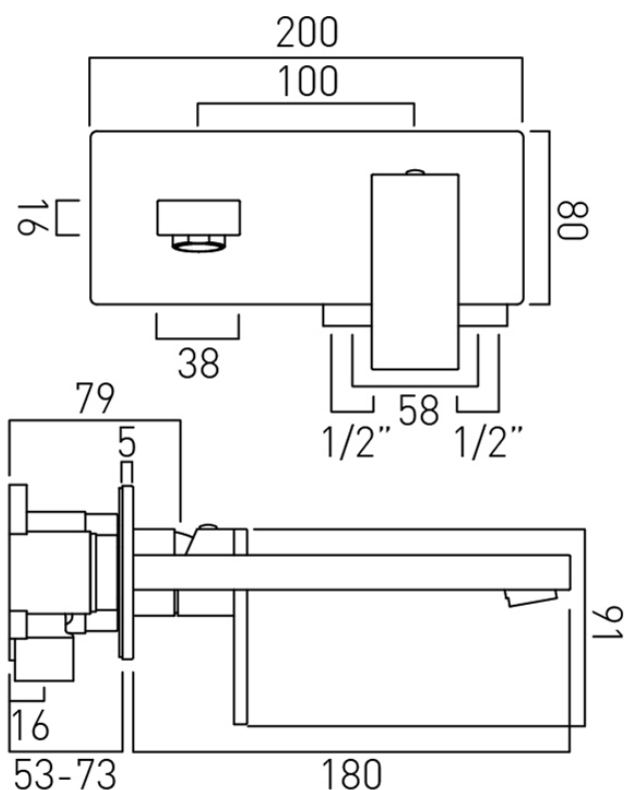

No

WITH WATER FLOW STRAIGHTENER

No

WITH WATER FLOW AERATOR

No

CONNECTIONS / FITTINGS

2 x 1/2" inlets

SPARE PARTS

ceramic cartridge CAR-K35B

STYLE

Square

HOLES

2 Hole

MOUNTING

Wall Mounted

PLUMBING SYSTEM SUITABILITY

Gravity System

TECHNICAL DRAWING

COLLECTION: NOTION

PRODUCT CODE: IND-NOT109FS/A-BRZ

tel: 01934 744466
email: sales@vado.com
www.vado.com

WHERE INSPIRATION FLOWS
TAPS | SHOWERS | ACCESSORIES