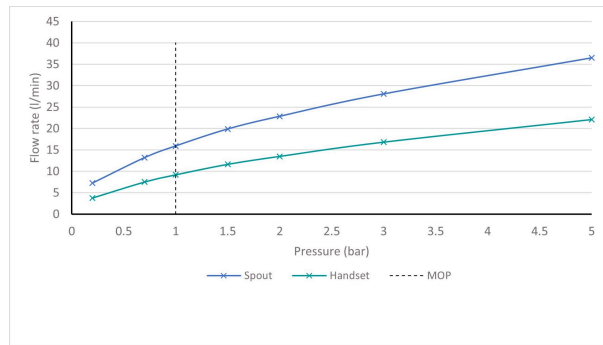

SPECIFICATION SHEET

COLLECTION: NOTION

PRODUCT CODE: IND-NOT233-BRZ

The flow rate displayed is calculated using ideal system conditions. This result should only be taken as an indication as the flow rate may vary depending on the specific in-situ configuration.

TAP TYPE

Bath Shower Mixer

PLUMBING SYSTEM SUITABILITY

Pumped System, Combination Boiler, Pressurised System

MATERIAL

Brass

HOLES

1 Hole