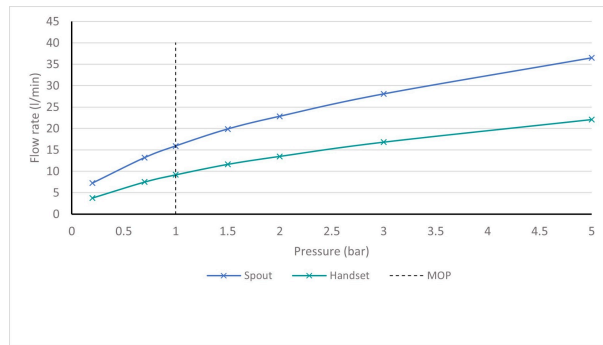

SPECIFICATION SHEET

COLLECTION: NOTION

PRODUCT CODE: IND-NOT233-BRZ

The flow rate displayed is calculated using ideal system conditions. This result should only be taken as an indication as the flow rate may vary depending on the specific in-situ configuration.

TAP TYPE

Bath Shower Mixer

COLLECTION NAME

Notion

FINISH

Brushed Bronze

RECOMMENDED FLOW REGULATOR

FR-FLEXI/8-PLA