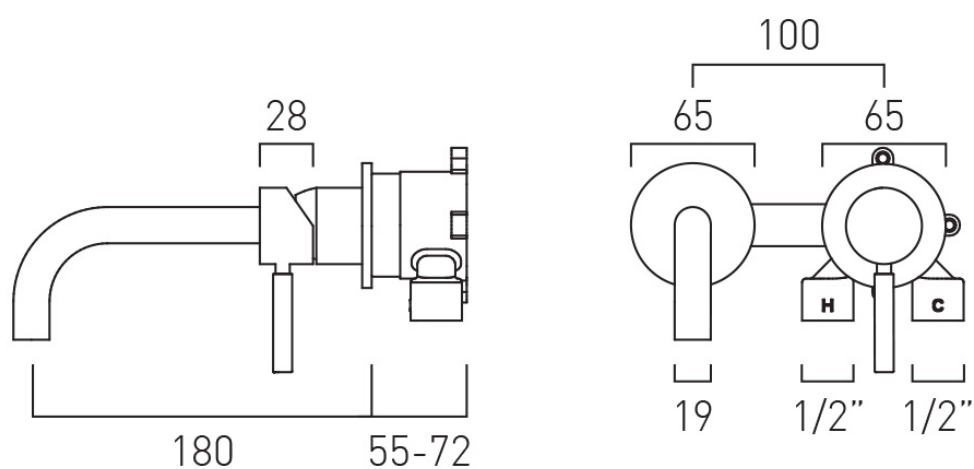

TECHNICAL DRAWING

COLLECTION: KNURLED X FUSION
PRODUCT CODE: IND-ORI209SA-XZBK

tel: 01934 744466
email: sales@vado.com
www.vado.com

WHERE INSPIRATION FLOWS
TAPS | SHOWERS | ACCESSORIES