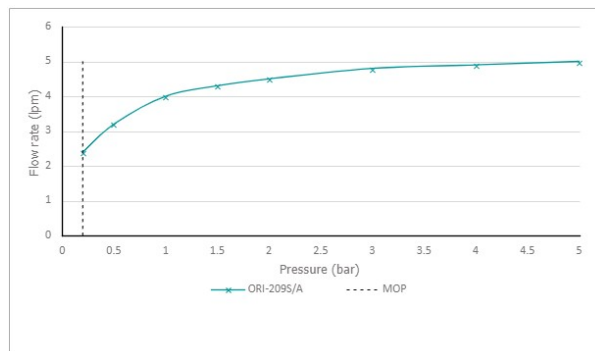

SPECIFICATION SHEET

COLLECTION: KNURLED X FUSION
PRODUCT CODE: IND-ORI209SA-XZBK

The flow rate displayed is calculated using ideal system conditions. This result should only be taken as an indication as the flow rate may vary depending on the specific in-situ configuration.

TAP TYPE

Basin Mixer

COLLECTION NAME

Knurled X Fusion

FINISH

Bronze/Black

RECOMMENDED FLOW REGULATOR

5 lpm fitted as standard

MINIMUM OPERATING PRESSURE

0.2 Bar LP

MAXIMUM OPERATING PRESSURE

5.0 Bar HP

GUARANTEE

15 Year Guarantee

HANDLES

Single Lever