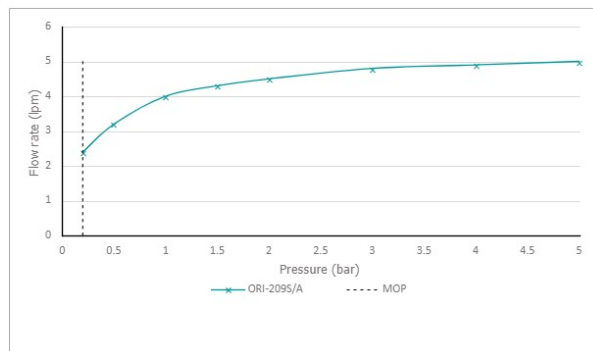

SPECIFICATION SHEET

COLLECTION: KNURLED X FUSION
PRODUCT CODE: IND-ORI209SA-XZBK

TAP TYPE

Basin Mixer

COLLECTION NAME

Knurled X Fusion

FINISH

Bronze/Black

RECOMMENDED FLOW REGULATOR

5 lpm fitted as standard

MINIMUM OPERATING PRESSURE

0.2 Bar LP

MAXIMUM OPERATING PRESSURE

5.0 Bar LP

GUARANTEE

15 Year Guarantee

HANDLES

Single Lever

MIN-MAX WALL MOUNT

53-70mm

tel: 01934 744466
email: sales@vado.com
www.vado.com

WHERE INSPIRATION FLOWS
TAPS | SHOWERS | ACCESSORIES