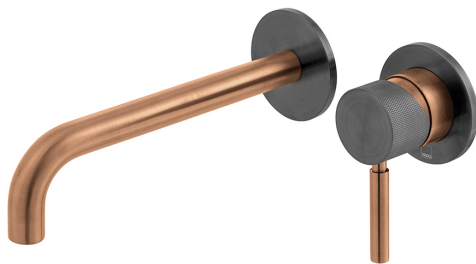

# SPECIFICATION SHEET

COLLECTION: KNURLED X FUSION  
PRODUCT CODE: IND-ORI209SA-XZBK

## TAP TYPE

Basin Mixer

## HANDLES

Single Lever

## WALL HOLE DRILL DIAMETER

Spout: 40-48mm Handle: 40-50mm