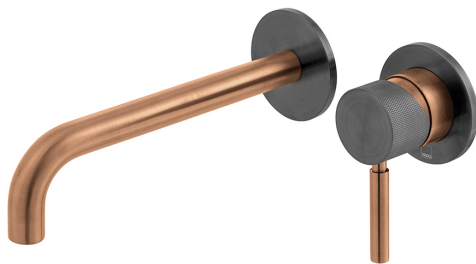

SPECIFICATION SHEET

COLLECTION: KNURLED X FUSION
PRODUCT CODE: IND-ORI209SA-XZBK

The flow rate displayed is calculated using ideal system conditions. This result should only be taken as an indication as the flow rate may vary depending on the specific in-situ configuration.

TAP TYPE

Basin Mixer

COLLECTION NAME

Knurled X Fusion

FINISH

Bronze/Black

RECOMMENDED FLOW REGULATOR

5 lpm fitted as standard

MIN-MAX WALL MOUNT

53-70mm

tel: 01934 744466
email: sales@vado.com
www.vado.com

WHERE INSPIRATION FLOWS
TAPS | SHOWERS | ACCESSORIES

SPECIFICATION SHEET

COLLECTION: KNURLED X FUSION
PRODUCT CODE: IND-ORI209SA-XZBK

CONNECTIONS / FITTINGS

2 x 1/2" inlets

SPARE PARTS

Ceramic cartridge CAR-K35B, Tile-to-Mortar guard included

WALL HOLE DRILL DIAMETER

Spout: 40-48mm Handle: 40-50mm

STYLE

Round