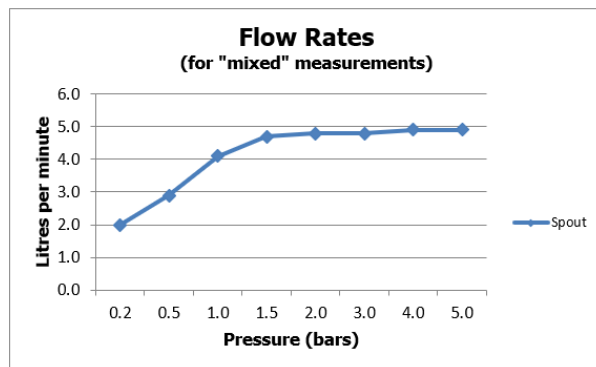

# SPECIFICATION SHEET

COLLECTION: KNURLED ACCENTS  
PRODUCT CODE: IND-ORI200E/SB-BRZK

The flow rate displayed is calculated using ideal system conditions. This result should only be taken as an indication as the flow rate may vary depending on the specific in-situ configuration.