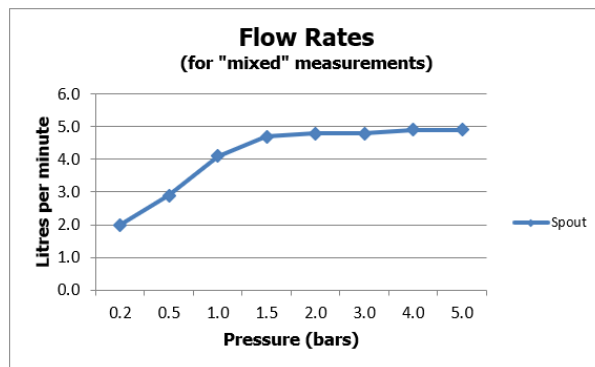

# SPECIFICATION SHEET

COLLECTION: KNURLED ACCENTS  
PRODUCT CODE: IND-ORI200E/SB-BRZK

The flow rate displayed is calculated using ideal system conditions. This result should only be taken as an indication as the flow rate may vary depending on the specific in-situ configuration.