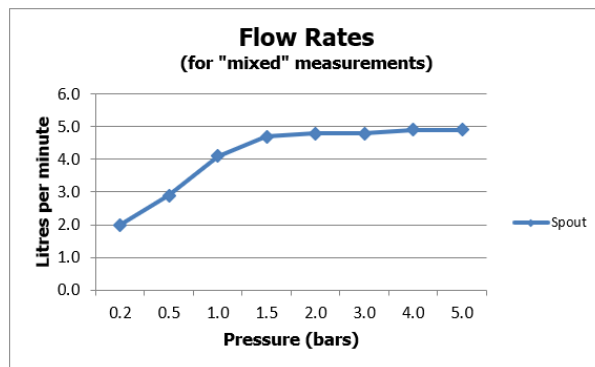

SPECIFICATION SHEET

COLLECTION: KNURLED ACCENTS
PRODUCT CODE: IND-ORI200E/SB-BRZK

The flow rate displayed is calculated using ideal system conditions. This result should only be taken as an indication as the flow rate may vary depending on the specific in-situ configuration.