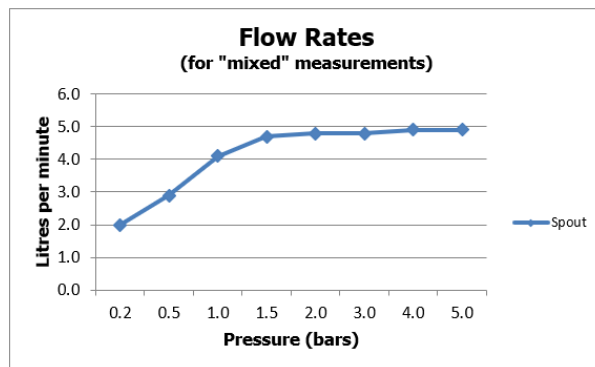

SPECIFICATION SHEET

COLLECTION: KNURLED ACCENTS
PRODUCT CODE: IND-ORI200E/SB-BRZK

The flow rate displayed is calculated using ideal system conditions. This result should only be taken as an indication as the flow rate may vary depending on the specific in-situ configuration.

TAP TYPE

Basin Mixer

COLLECTION NAME

Knurled Accents

FINISH

Brushed Bronze

RECOMMENDED FLOW REGULATOR

5 l/m flow regulator fitted as standard