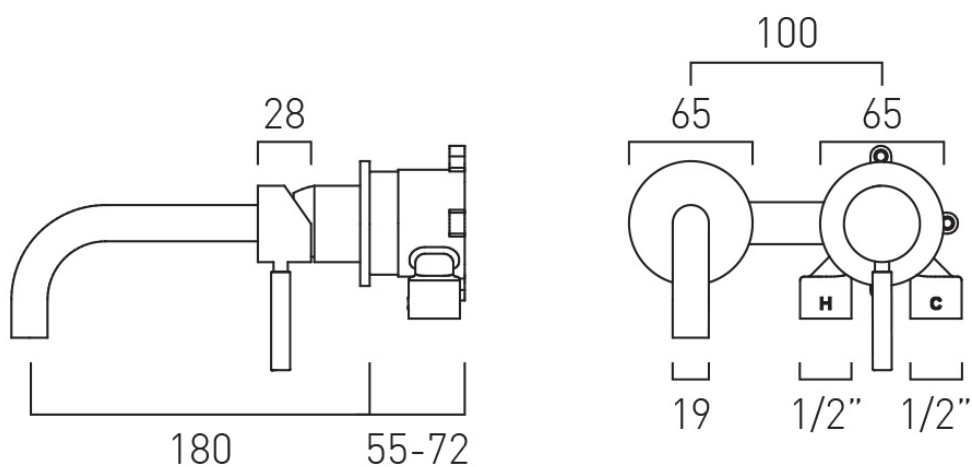

TECHNICAL DRAWING

COLLECTION: KNURLED ACCENTS
PRODUCT CODE: IND-ORI209SA-BRZK

tel: 01934 744466
email: sales@vado.com
www.vado.com

WHERE INSPIRATION FLOWS
TAPS | SHOWERS | ACCESSORIES