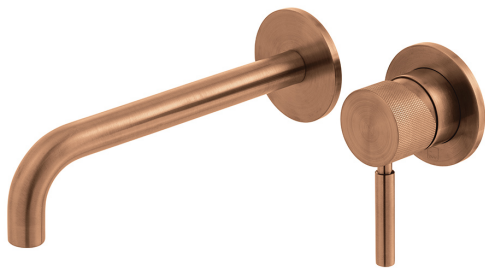

SPECIFICATION SHEET

COLLECTION: KNURLED ACCENTS
PRODUCT CODE: IND-ORI209SA-BRZK

The flow rate displayed is calculated using ideal system conditions. This result should only be taken as an indication as the flow rate may vary depending on the specific in-situ configuration.

TAP TYPE

Basin Mixer

COLLECTION NAME

Knurled Accents

FINISH

Brushed Bronze

RECOMMENDED FLOW REGULATOR

5 l/m flow regulator fitted as standard

MIN-MAX WALL MOUNT

53-70mm

tel: 01934 744466
email: sales@vado.com
www.vado.com

WHERE INSPIRATION FLOWS
TAPS | SHOWERS | ACCESSORIES

SPECIFICATION SHEET

COLLECTION: KNURLED ACCENTS
PRODUCT CODE: IND-ORI209SA-BRZK

SPARE PARTS

Ceramic cartridge CAR-K35B, tile-to mortar guard included

WALL HOLE DRILL DIAMETER

Spout: 40-48mm Handle: 40-50mm

STYLE

Round, Knurled

HOLES

2 Hole