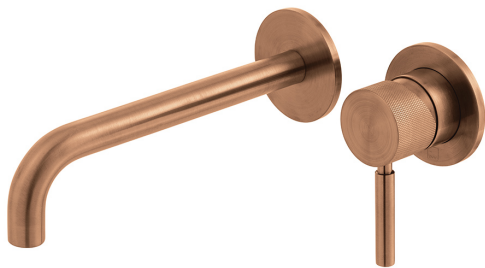

SPECIFICATION SHEET

COLLECTION: KNURLED ACCENTS
PRODUCT CODE: IND-ORI209SA-BRZK

TAP TYPE

Basin Mixer

COLLECTION NAME

Knurled Accents

FINISH

Brushed Bronze

HANDLES

Single Lever

MIN-MAX WALL MOUNT

53-70mm

tel: 01934 744466
email: sales@vado.com
www.vado.com

WHERE INSPIRATION FLOWS
TAPS | SHOWERS | ACCESSORIES

SPECIFICATION SHEET

COLLECTION: KNURLED ACCENTS
PRODUCT CODE: IND-ORI209SA-BRZK

SPARE PARTS

Ceramic cartridge CAR-K35B, tile-to mortar guard included

WALL HOLE DRILL DIAMETER

Spout: 40-48mm Handle: 40-50mm

STYLE

Round, Knurled

HOLES

2 Hole