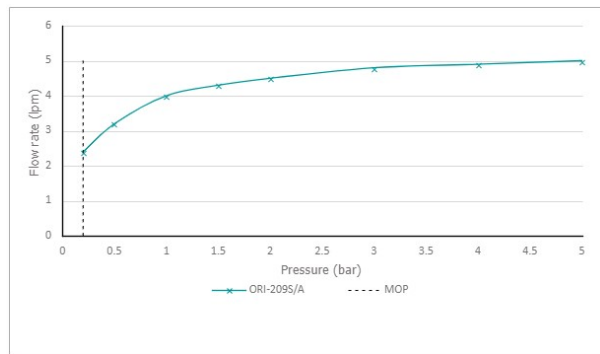

SPECIFICATION SHEET

COLLECTION: KNURLED ACCENTS
PRODUCT CODE: IND-ORI209SA-BRZK

The flow rate displayed is calculated using ideal system conditions. This result should only be taken as an indication as the flow rate may vary depending on the specific in-situ configuration.

TAP TYPE

Basin Mixer

COLLECTION NAME

Knurled Accents

FINISH

Brushed Bronze

RECOMMENDED FLOW REGULATOR

5 l/m flow regulator fitted as standard