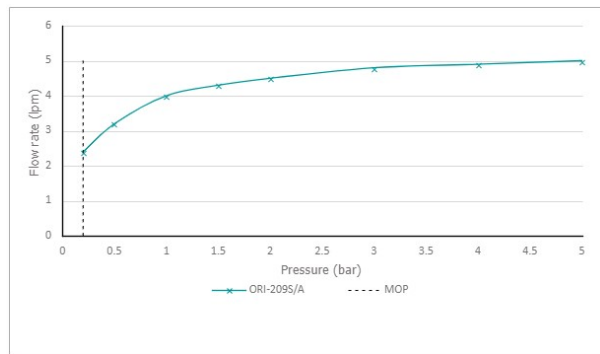

# SPECIFICATION SHEET

COLLECTION: KNURLED ACCENTS  
PRODUCT CODE: IND-ORI209SA-BRZK

The flow rate displayed is calculated using ideal system conditions. This result should only be taken as an indication as the flow rate may vary depending on the specific in-situ configuration.