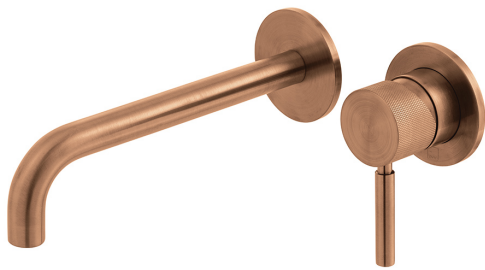

# SPECIFICATION SHEET

COLLECTION: KNURLED ACCENTS  
PRODUCT CODE: IND-ORI209SA-BRZK

The flow rate displayed is calculated using ideal system conditions. This result should only be taken as an indication as the flow rate may vary depending on the specific in-situ configuration.

## TAP TYPE

Basin Mixer

## WALL HOLE DRILL DIAMETER

Spout: 40-48mm Handle: 40-50mm

## STYLE

Round, Knurled