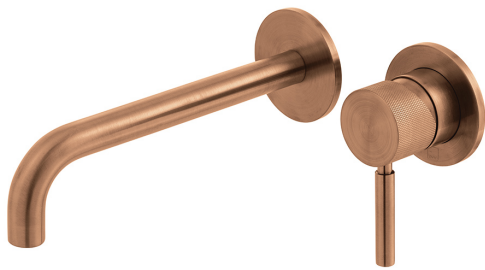

SPECIFICATION SHEET

COLLECTION: KNURLED ACCENTS
PRODUCT CODE: IND-ORI209SA-BRZK

The flow rate displayed is calculated using ideal system conditions. This result should only be taken as an indication as the flow rate may vary depending on the specific in-situ configuration.

TAP TYPE

Basin Mixer

COLLECTION NAME

Knurled Accents

FINISH

Brushed Bronze

RECOMMENDED FLOW REGULATOR

5 l/m flow regulator fitted as standard

MIN-MAX WALL MOUNT

53-70mm

tel: 01934 744466
email: sales@vado.com
www.vado.com

WHERE INSPIRATION FLOWS
TAPS | SHOWERS | FURNITURE

SPECIFICATION SHEET

COLLECTION: KNURLED ACCENTS
PRODUCT CODE: IND-ORI209SA-BRZK

SPARE PARTS

Ceramic cartridge CAR-K35B, tile-to mortar guard included

WALL HOLE DRILL DIAMETER

Spout: 40-48mm Handle: 40-50mm

STYLE

Round, Knurled

HOLES

2 Hole