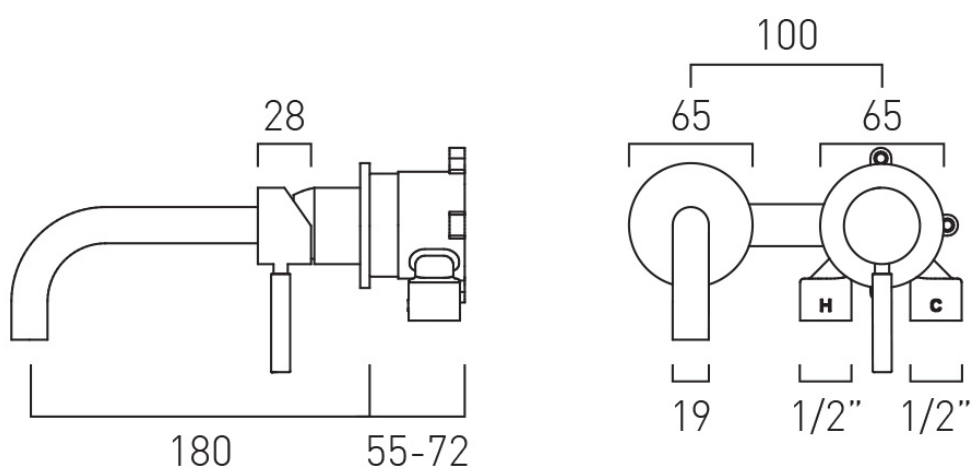

TECHNICAL DRAWING

COLLECTION: KNURLED ACCENTS
PRODUCT CODE: IND-ORI209SA-BRZK

tel: 01934 744466
email: sales@vado.com
www.vado.com

WHERE INSPIRATION FLOWS
TAPS | SHOWERS | FURNITURE