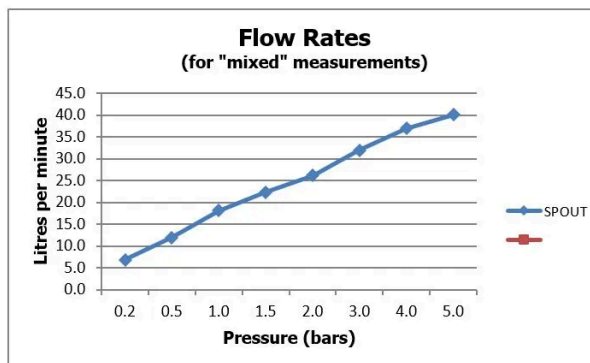

SPECIFICATION SHEET

COLLECTION: KNURLED ACCENTS
PRODUCT CODE: IND-T148/2-BRZK

The flow rate displayed is calculated using ideal system conditions. This result should only be taken as an indication as the flow rate may vary depending on the specific in-situ configuration.