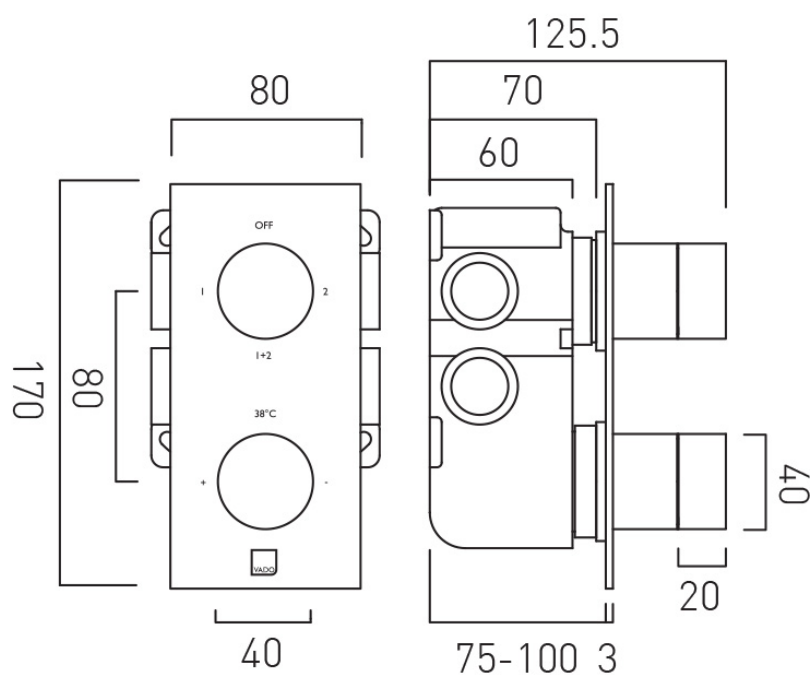

TECHNICAL DRAWING

COLLECTION: KNURLED ACCENTS
PRODUCT CODE: IND-T148/2-BRZK

tel: 01934 744466
email: sales@vado.com
www.vado.com

WHERE INSPIRATION FLOWS
TAPS | SHOWERS | FURNITURE