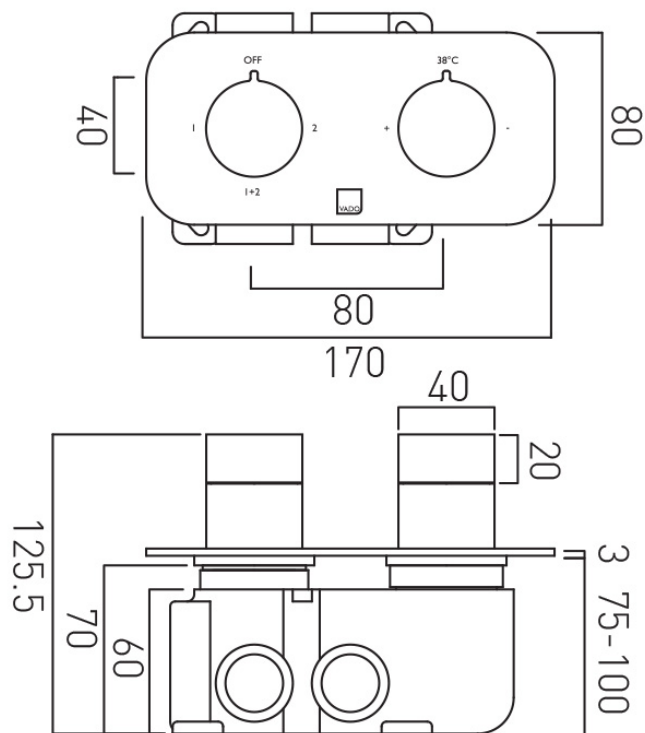

TECHNICAL DRAWING

COLLECTION: TABLET ALTITUDE
PRODUCT CODE: IND-T148/2-H-ALT-BRZ

tel: 01934 744466
email: sales@vado.com
www.vado.com

WHERE INSPIRATION FLOWS
TAPS | SHOWERS | FURNITURE