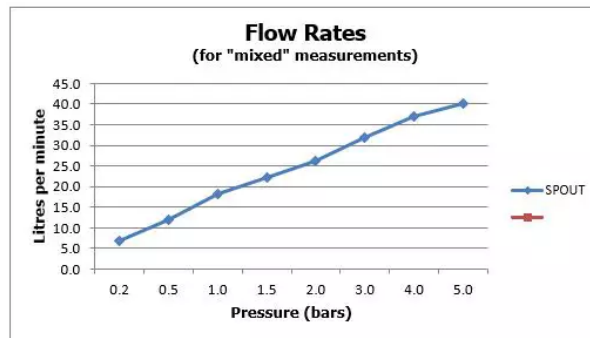

# SPECIFICATION SHEET

COLLECTION: TABLET ALTITUDE  
PRODUCT CODE: IND-T148/2-H-ALT-BRZ

The flow rate displayed is calculated using ideal system conditions. This result should only be taken as an indication as the flow rate may vary depending on the specific in-situ configuration.