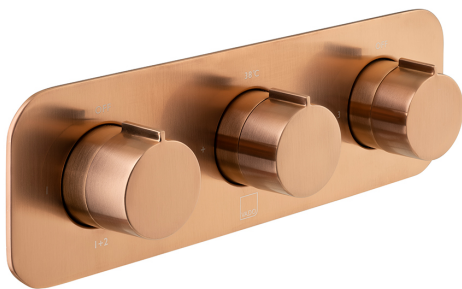

# SPECIFICATION SHEET

COLLECTION: TABLET ALTITUDE  
PRODUCT CODE: IND-T128/3-H-ALT-BRZ

The flow rate displayed is calculated using ideal system conditions. This result should only be taken as an indication as the flow rate may vary depending on the specific in-situ configuration.

## SHOWER TYPE

Shower Valve