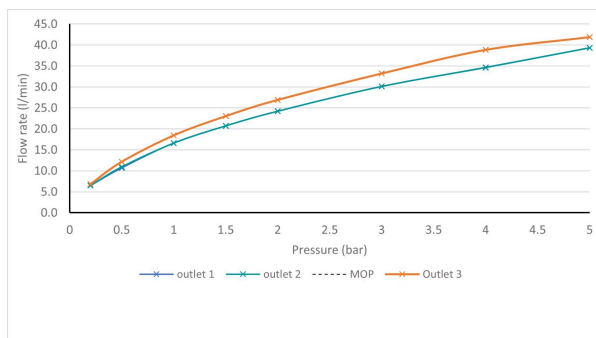

# SPECIFICATION SHEET

COLLECTION: TABLET ALTITUDE  
PRODUCT CODE: IND-T128/3-H-ALT-BRZ

The flow rate displayed is calculated using ideal system conditions. This result should only be taken as an indication as the flow rate may vary depending on the specific in-situ configuration.