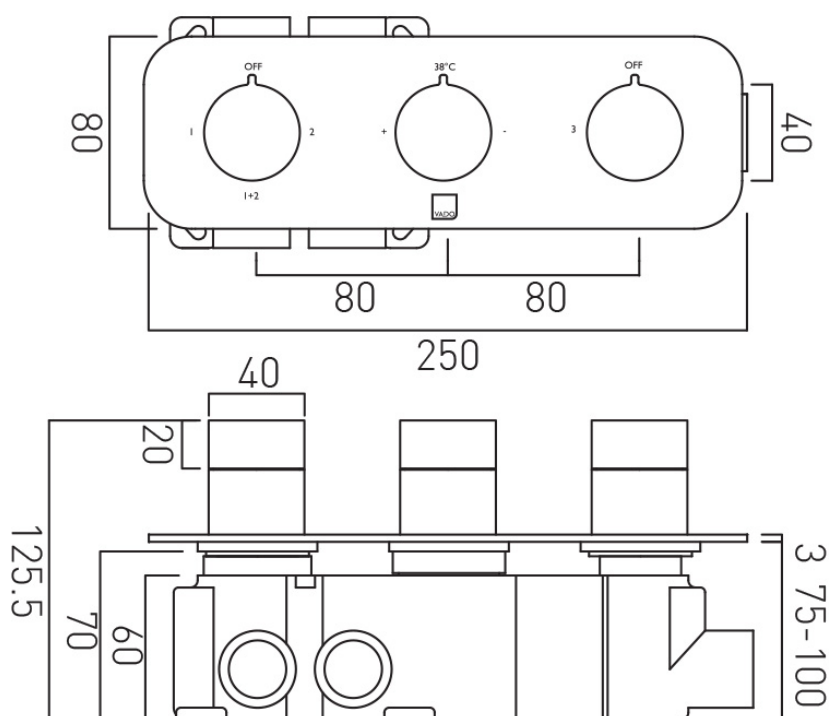

TECHNICAL DRAWING

COLLECTION: TABLET ALTITUDE
PRODUCT CODE: IND-T128/3-H-ALT-BRZ

tel: 01934 744466
email: sales@vado.com
www.vado.com

WHERE INSPIRATION FLOWS
TAPS | SHOWERS | ACCESSORIES