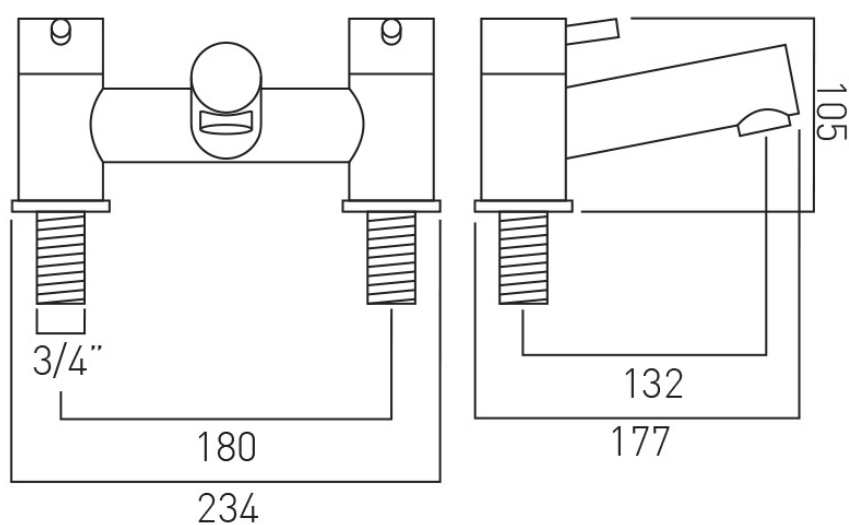

DECK HOLE DRILL DIAMETER

28mm

tel: 01934 744466
email: sales@vado.com
www.vado.com

WHERE INSPIRATION FLOWS
TAPS | SHOWERS | ACCESSORIES

SPECIFICATION SHEET

COLLECTION: ZOO
PRODUCT CODE: ZOO-137-C/P

COLLECTION NAME

15 Year Guarantee

tel: 01934 744466
email: sales@vado.com
www.vado.com

WHERE INSPIRATION FLOWS
TAPS | SHOWERS | ACCESSORIES

TECHNICAL DRAWING

COLLECTION: Z00

PRODUCT CODE: Z00-137-C/P

tel: 01934 744466
email: sales@vado.com
www.vado.com