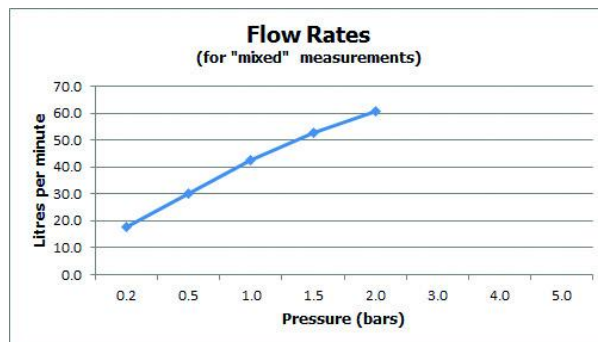

SPECIFICATION SHEET

COLLECTION: ZOO

PRODUCT CODE: Z00-137-C/P

The flow rate displayed is calculated using ideal system conditions. This result should only be taken as an indication as the flow rate may vary depending on the specific in-situ configuration.