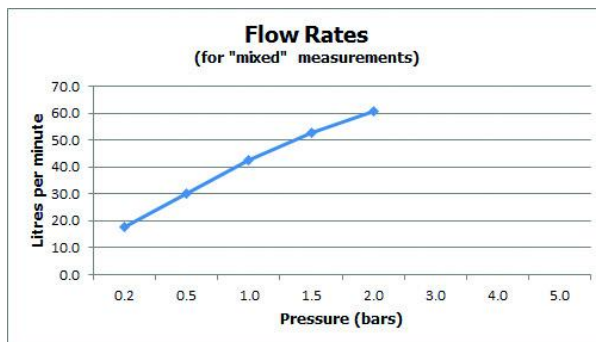

SPECIFICATION SHEET

COLLECTION: ZOO

PRODUCT CODE: Z00-137-C/P

The flow rate displayed is calculated using ideal system conditions. This result should only be taken as an indication as the flow rate may vary depending on the specific in-situ configuration.