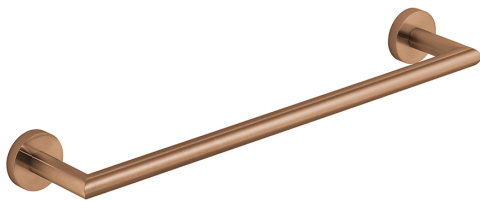

SPECIFICATION SHEET

COLLECTION: KNURLED ACCENTS
PRODUCT CODE: IND-SPA184-45-BRZK

ACCESSORY TYPE

Towel Rail

STYLE

Round, Knurled

COLLECTION NAME

Knurled Accents

FINISH

Brushed Bronze

GUARANTEE

15 Year Guarantee

MOUNTING

Wall Mounted

tel: 01934 744466
email: sales@vado.com
www.vado.com

WHERE INSPIRATION FLOWS
TAPS | SHOWERS | FURNITURE

SPECIFICATION SHEET

COLLECTION: KNURLED ACCENTS
PRODUCT CODE: IND-SPA184-45-BRZK

tel: 01934 744466
email: sales@vado.com
www.vado.com

WHERE INSPIRATION FLOWS
TAPS | SHOWERS | FURNITURE

TECHNICAL DRAWING

COLLECTION: KNURLED ACCENTS
PRODUCT CODE: IND-SPA184-45-BRZK