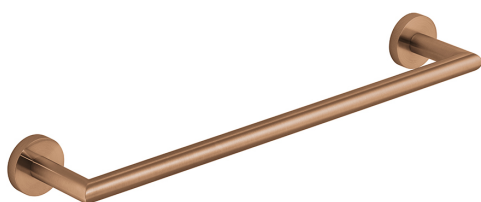

SPECIFICATION SHEET

COLLECTION: KNURLED ACCENTS
PRODUCT CODE: IND-SPA184-45-BRZK

ACCESSORY TYPE

Towel Rail

STYLE

Round, Knurled

COLLECTION NAME

Knurled Accents

FINISH

Brushed Bronze

GUARANTEE

15 Year Guarantee

MOUNTING

Wall Mounted

tel: 01934 744466
email: sales@vado.com
www.vado.com

WHERE INSPIRATION FLOWS
TAPS | SHOWERS | FURNITURE

SPECIFICATION SHEET

COLLECTION: KNURLED ACCENTS
PRODUCT CODE: IND-SPA184-45-BRZK

tel: 01934 744466
email: sales@vado.com
www.vado.com

WHERE INSPIRATION FLOWS
TAPS | SHOWERS | FURNITURE

TECHNICAL DRAWING

COLLECTION: KNURLED ACCENTS
PRODUCT CODE: IND-SPA184-45-BRZK