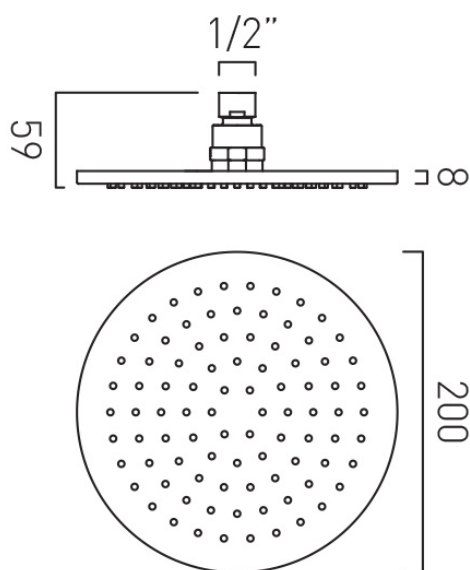

SHOWER HEAD SIZE

200mm (8")

COLLECTION NAME

Nebula

tel: 01934 744466
email: sales@vado.com
www.vado.com

WHERE INSPIRATION FLOWS
TAPS | SHOWERS | ACCESSORIES

SPECIFICATION SHEET

COLLECTION: NEBULA
PRODUCT CODE: IND-RO/20-BRN

TECHNICAL DRAWING

COLLECTION: NEBULA
PRODUCT CODE: IND-RO/20-BRN

tel: 01934 744466
email: sales@vado.com
www.vado.com

WHERE INSPIRATION FLOWS
TAPS | SHOWERS | ACCESSORIES