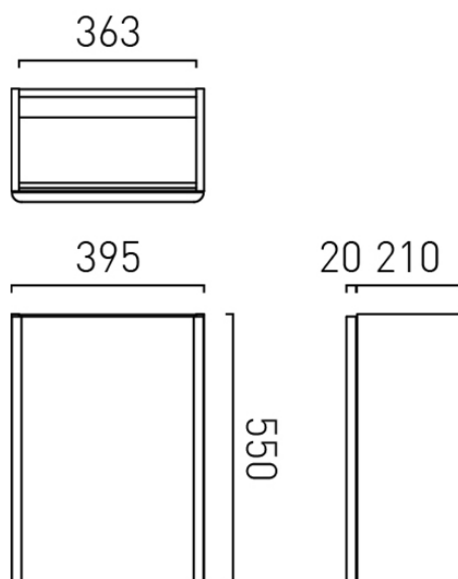

TECHNICAL DRAWING

COLLECTION: CAMEO

PRODUCT CODE: CAM-F400WH-CB

tel: 01934 744466
email: sales@vado.com
www.vado.com

WHERE INSPIRATION FLOWS
TAPS | SHOWERS | FURNITURE