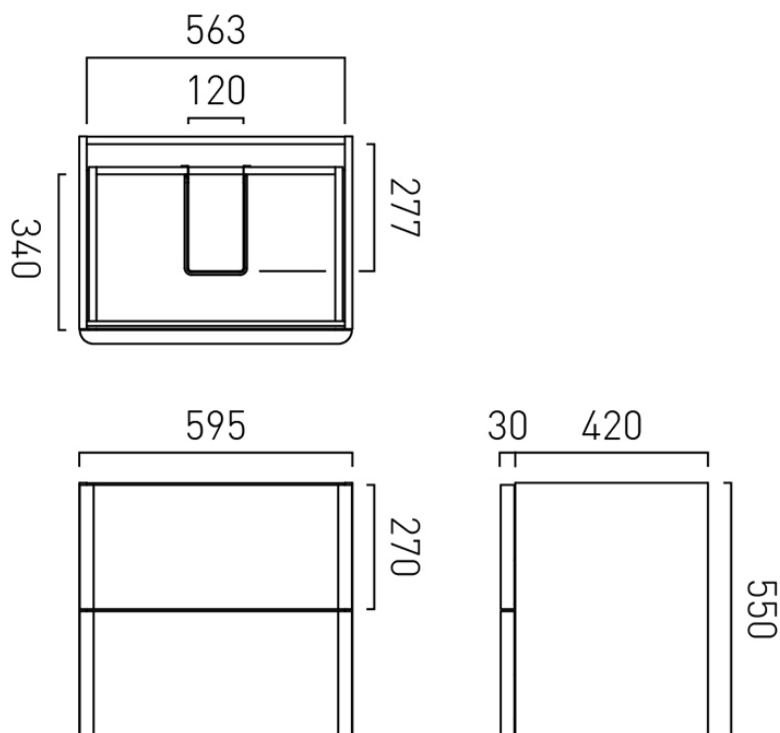

CLOSE/OPEN SYSTEM

2 Quick Release, Soft Close Drawers

FIXING LOCATION

100mm from top of the unit Height adjustable wall brackets

tel: 01934 744466
email: sales@vado.com
www.vado.com

WHERE INSPIRATION FLOWS
TAPS | SHOWERS | ACCESSORIES

SPECIFICATION SHEET

COLLECTION: CAMEO
PRODUCT CODE: CAM-F600-PC

SPACE SAVING SOLUTION

Bottle trap cutout in top drawer

NOTES

Use dimension from the chosen basin to align waste centres

TECHNICAL DRAWING

COLLECTION: CAMEO
PRODUCT CODE: CAM-F600-PC