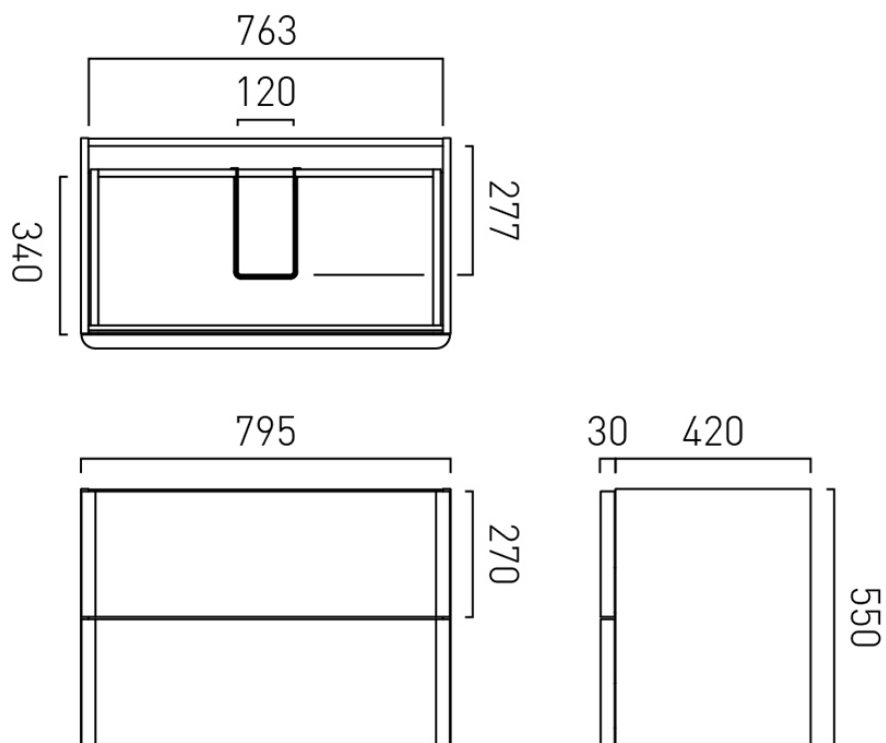

COLLECTION: CAMEO
PRODUCT CODE: CAM-F800-CB

SPACE SAVING SOLUTION

Bottle trap cut out in top drawer

NOTES

Use dimension from the chosen basin to align waste centres

TECHNICAL DRAWING

COLLECTION: CAMEO
PRODUCT CODE: CAM-F800-CB