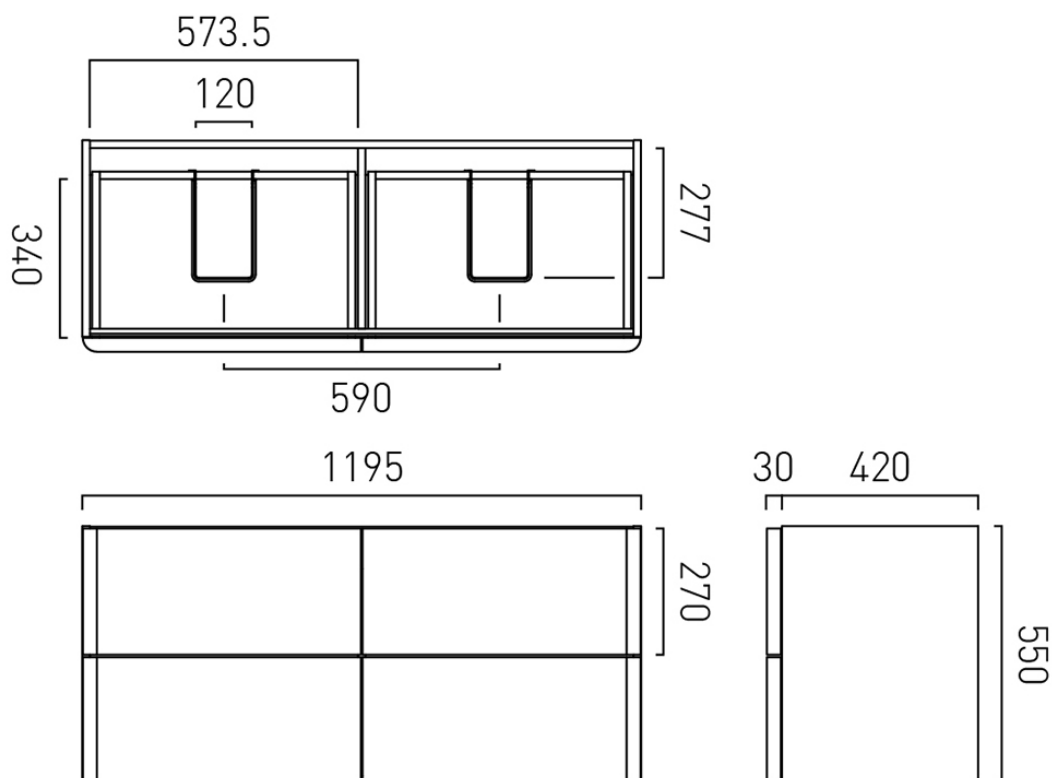

TECHNICAL DRAWING

COLLECTION: CAMEO
PRODUCT CODE: CAM-F1200-PC

tel: 01934 744466
email: sales@vado.com
www.vado.com

WHERE INSPIRATION FLOWS
TAPS | SHOWERS | ACCESSORIES