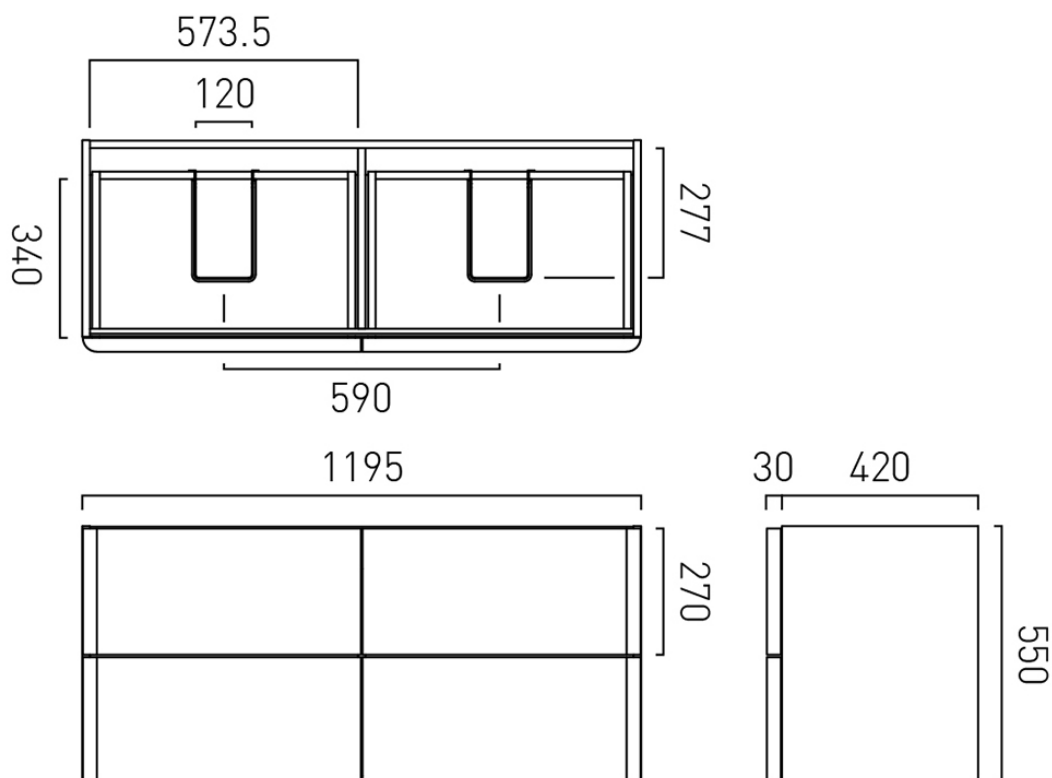

TECHNICAL DRAWING

COLLECTION: CAMEO
PRODUCT CODE: CAM-F1200-AB

tel: 01934 744466
email: sales@vado.com
www.vado.com

WHERE INSPIRATION FLOWS
TAPS | SHOWERS | FURNITURE