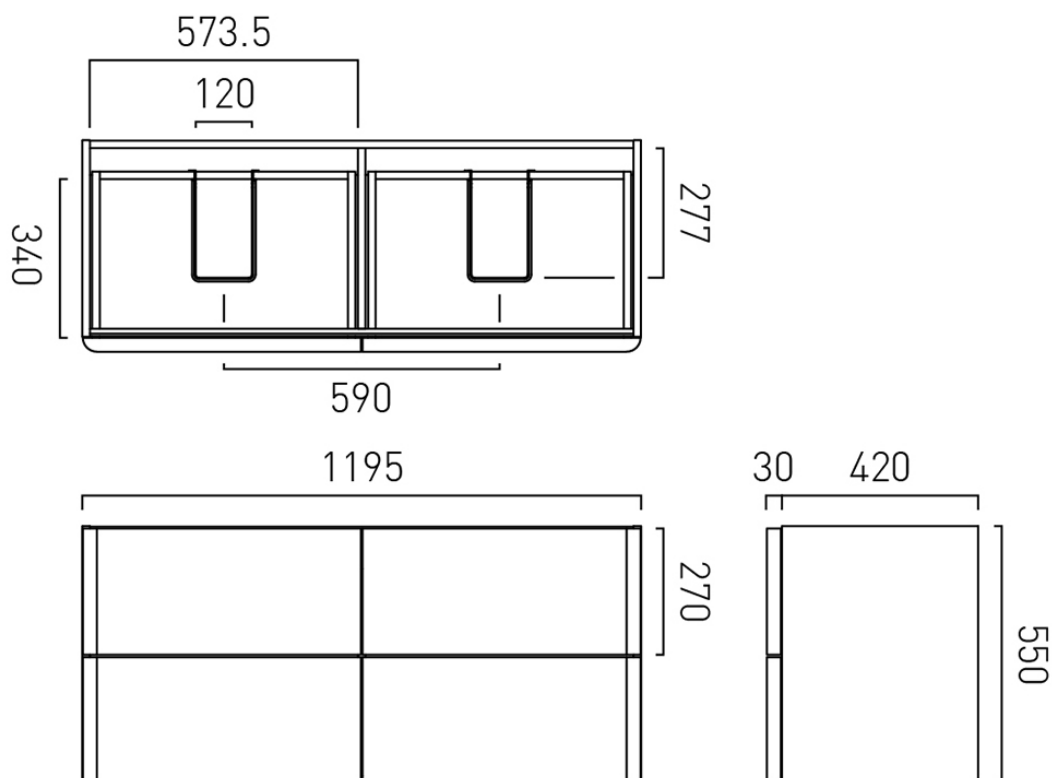

TECHNICAL DRAWING

COLLECTION: CAMEO
PRODUCT CODE: CAM-F1200-NO

tel: 01934 744466
email: sales@vado.com
www.vado.com

WHERE INSPIRATION FLOWS
TAPS | SHOWERS | ACCESSORIES