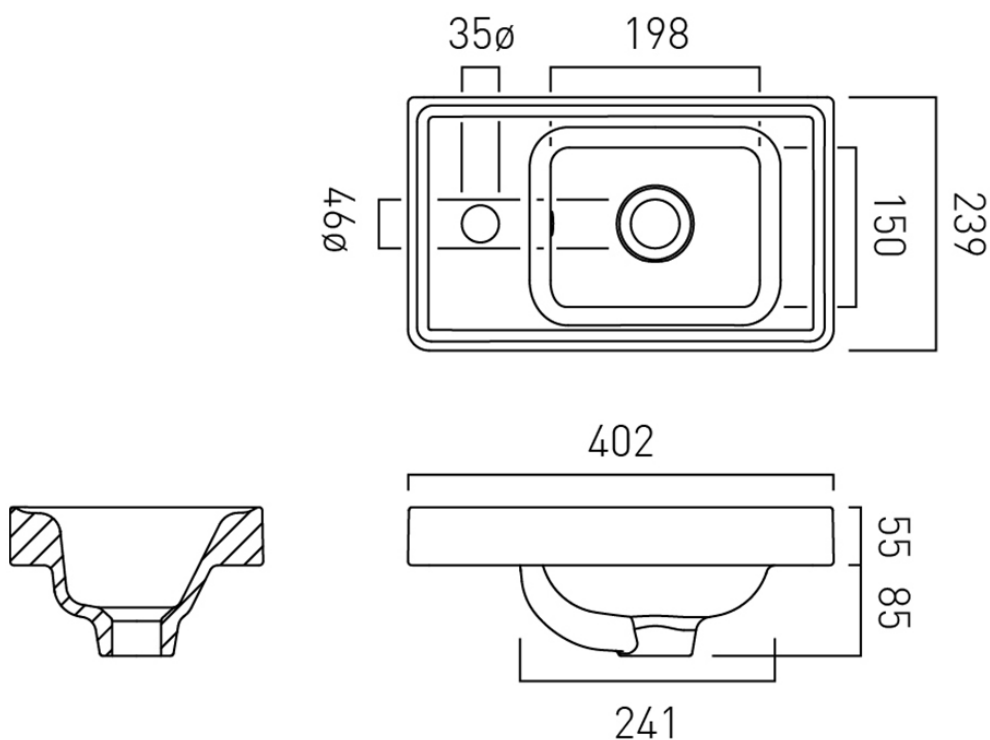

FURNITURE TYPE

Inset Basin

BASIN TYPE

Inset Basin

SIZE

400mm

BASIN MATERIAL

Mineral Cast

VANITY SUITABILITY

400mm vanities

HOLES

35mm Left Tap Hole

tel: 01934 744466
email: sales@vado.com
www.vado.com

WHERE INSPIRATION FLOWS
TAPS | SHOWERS | ACCESSORIES

SPECIFICATION SHEET

COLLECTION: CAMEO
PRODUCT CODE: CAM-BM4L-AW

OVERFLOW REQUIRED

Required

tel: 01934 744466
email: sales@vado.com
www.vado.com

WHERE INSPIRATION FLOWS
TAPS | SHOWERS | ACCESSORIES

TECHNICAL DRAWING

COLLECTION: CAMEO
PRODUCT CODE: CAM-BM4L-AW

tel: 01934 744466
email: sales@vado.com
www.vado.com