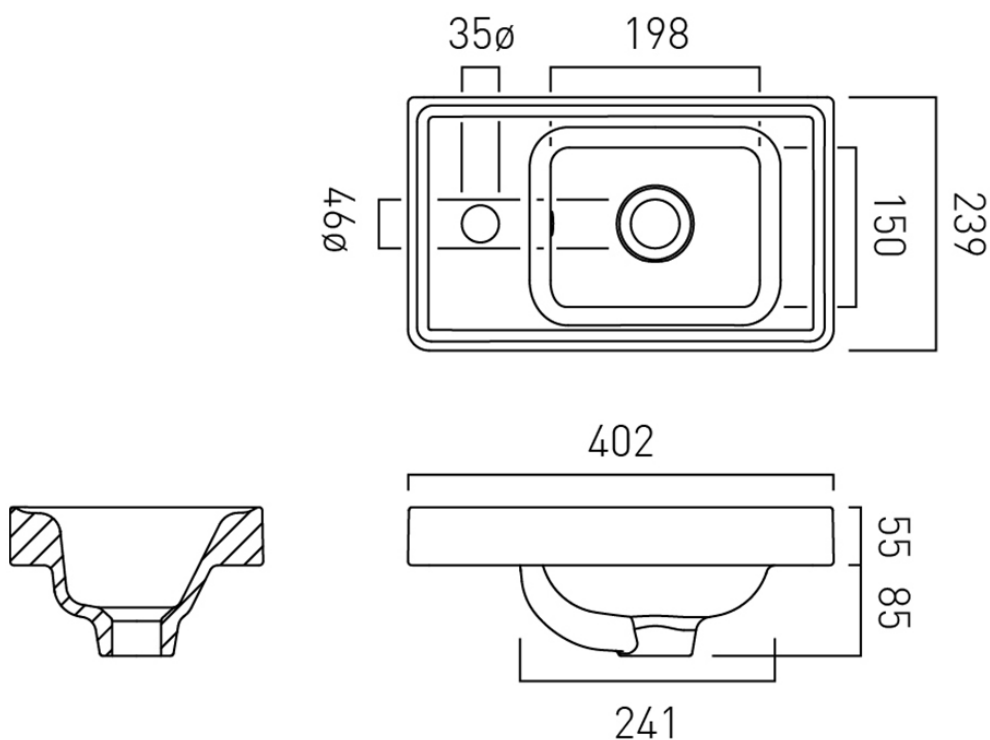

TECHNICAL DRAWING

COLLECTION: CAMEO
PRODUCT CODE: CAM-BM4L-CB

tel: 01934 744466
email: sales@vado.com
www.vado.com

WHERE INSPIRATION FLOWS
TAPS | SHOWERS | FURNITURE