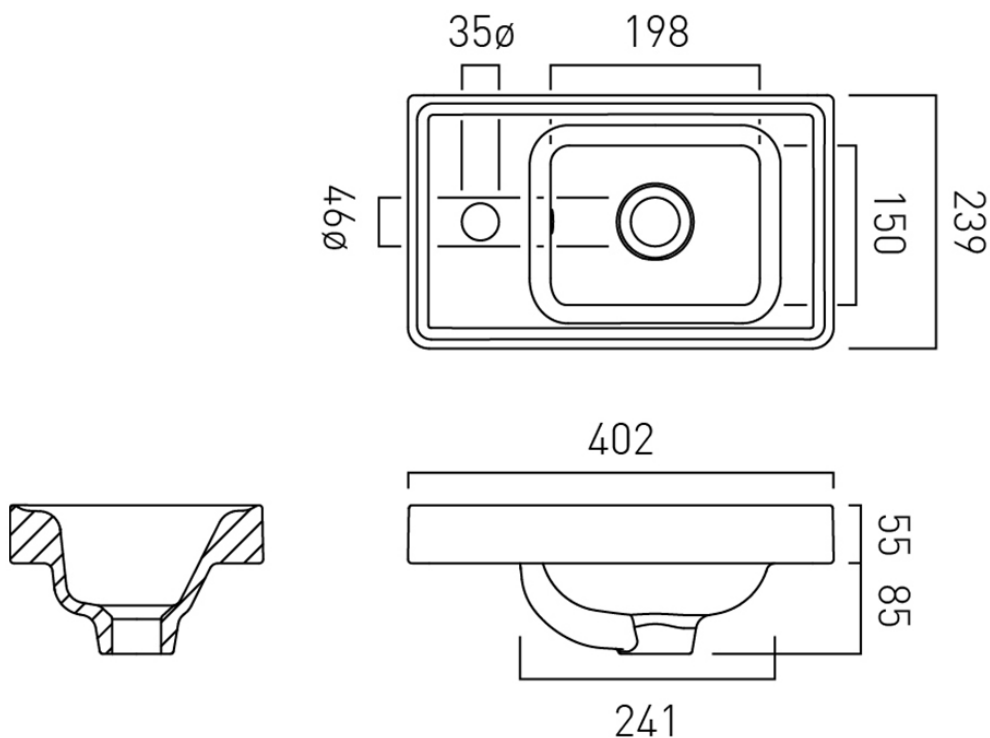

FURNITURE TYPE

Inset Basin

BASIN TYPE

Inset Basin

SIZE

400mm

BASIN MATERIAL

Mineral Cast

VANITY SUITABILITY

400mm vanities

HOLES

35mm Left Tap Hole

tel: 01934 744466
email: sales@vado.com
www.vado.com

WHERE INSPIRATION FLOWS
TAPS | SHOWERS | ACCESSORIES

SPECIFICATION SHEET

COLLECTION: CAMEO
PRODUCT CODE: CAM-BM4L-PC

OVERFLOW REQUIRED

Required

tel: 01934 744466
email: sales@vado.com
www.vado.com

WHERE INSPIRATION FLOWS
TAPS | SHOWERS | ACCESSORIES

TECHNICAL DRAWING

COLLECTION: CAMEO
PRODUCT CODE: CAM-BM4L-PC

tel: 01934 744466
email: sales@vado.com
www.vado.com