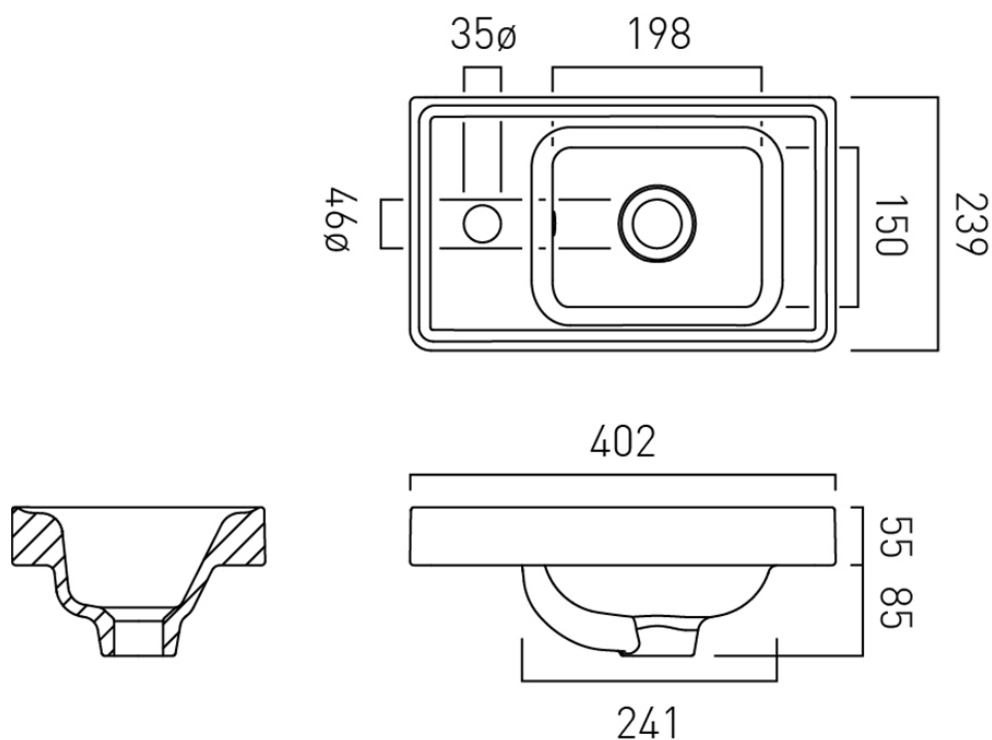

FURNITURE TYPE

Inset Basin

BASIN TYPE

Inset Basin

SIZE

400mm

BASIN MATERIAL

Ceramic

VANITY SUITABILITY

400mm vanities

HOLES

35mm Left Tap Hole

tel: 01934 744466
email: sales@vado.com
www.vado.com

WHERE INSPIRATION FLOWS
TAPS | SHOWERS | ACCESSORIES

SPECIFICATION SHEET

COLLECTION: CAMEO
PRODUCT CODE: CAM-BC4L-GW

OVERFLOW REQUIRED

Required

tel: 01934 744466
email: sales@vado.com
www.vado.com

WHERE INSPIRATION FLOWS
TAPS | SHOWERS | ACCESSORIES

TECHNICAL DRAWING

COLLECTION: CAMEO
PRODUCT CODE: CAM-BC4L-GW

tel: 01934 744466
email: sales@vado.com
www.vado.com